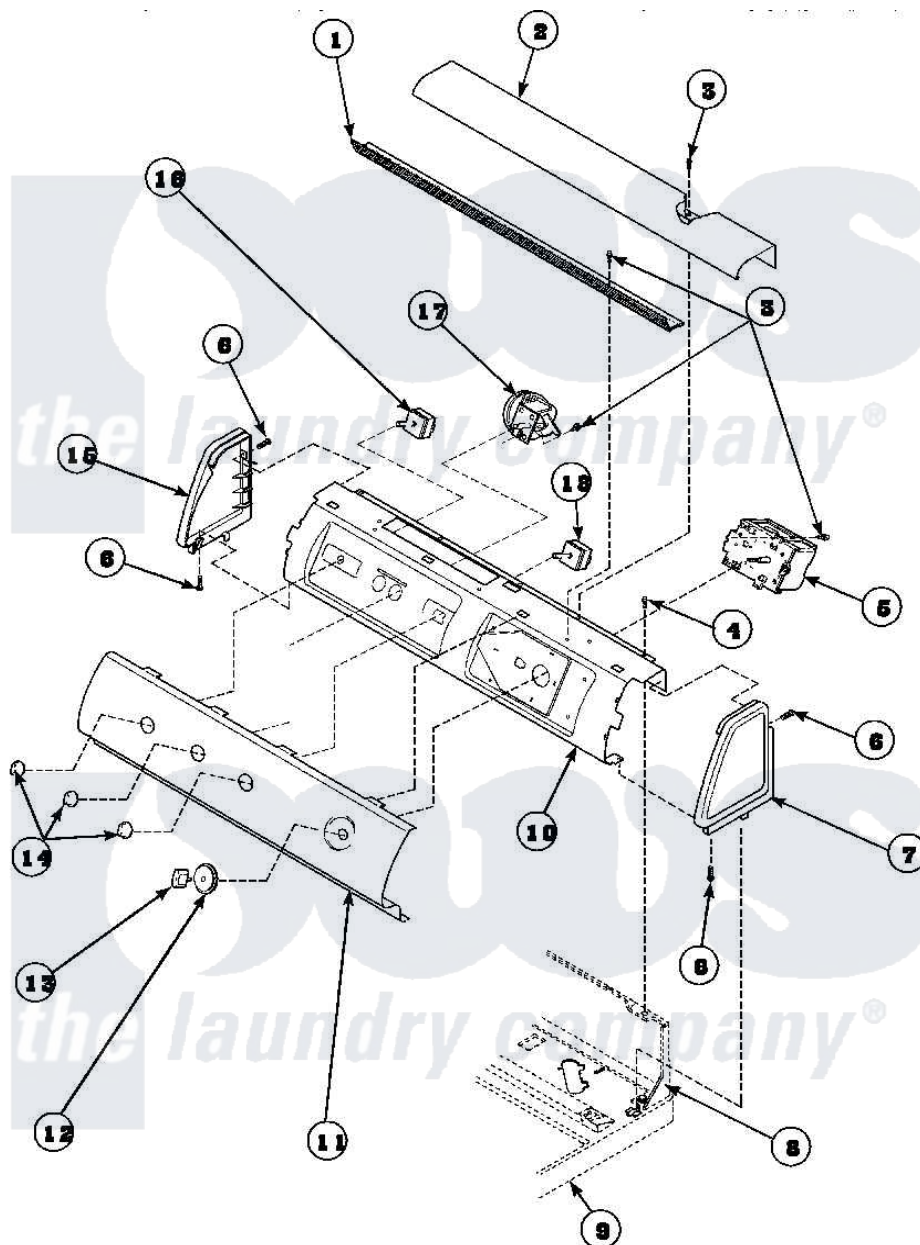

Amana LW6111WB (BOM: PLW6111WB B) 11 - GRAPHIC PANEL, CTRL  
MTG PLATE AND CTRLS

Amana Residential Amana LW6111WB (BOM: PLW6111WB B) Washer Parts Parts Diagram 11 - GRAPHIC PANEL, CTRL MTG PLATE AND CTRLS  
Click on the part number to view part

Item	Original Part Number	Replaced By	Status	Part Description
1	Y34826		Not Available	DIFFUSER,LAMP-CLEAR
3	23962	<a href="#">W10116760</a>		Screw
4	34904	<a href="#">489355</a>		Screw, 8 X 1/2
6	501086	<a href="#">90767</a>		Screw, 8A X 3/8 HeX Washer Head Tapping
8	34903		Not Available	PANEL, BACK HOOD (USE 37782)
9	34902P		Not Available	TOP
10	34821		Not Available	CONTROL MOUNTING PLATE