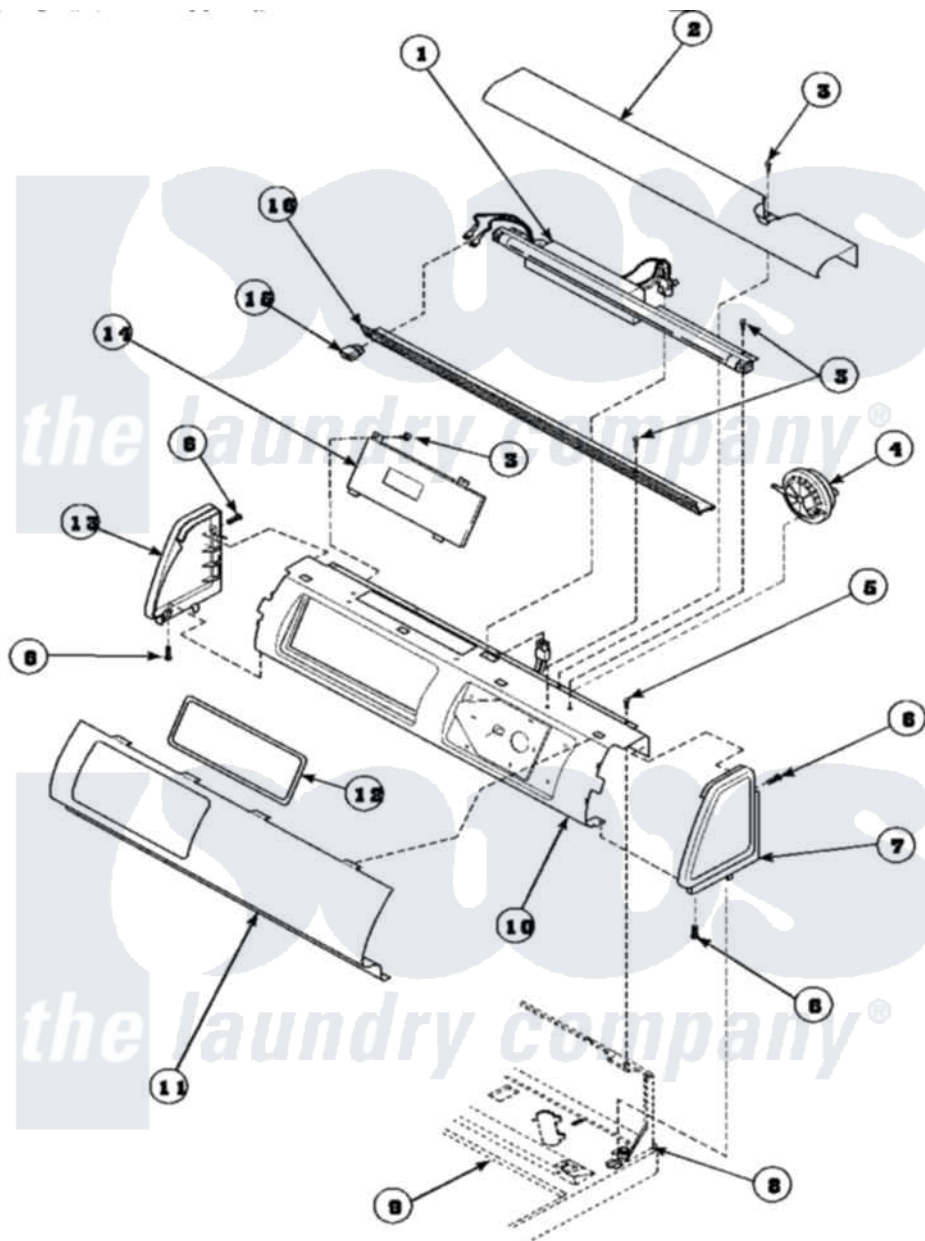

**Amana LW6111WB (BOM: PLW6111WB B) 12 - GRAPHIC PANEL, CTRL
MTG PLATE AND CTRLS**

Amana [Residential Amana LW6111WB \(BOM: PLW6111WB B\) Washer Parts](#) Parts Diagram 12 - GRAPHIC PANEL, CTRL MTG PLATE AND CTRLS
Click on the part number to view part

Item	Original Part Number	Replaced By	Status	Part Description
3	23962	W10116760		Screw
5	34904	489355		Screw, 8 X 1/2
6	501086	90767		Screw, 8A X 3/8 HeX Washer Head Tapping
8	34903		Not Available	PANEL, BACK HOOD (USE 37782)
9	34902P		Not Available	TOP
14	36744WP	R9900570		Control BR