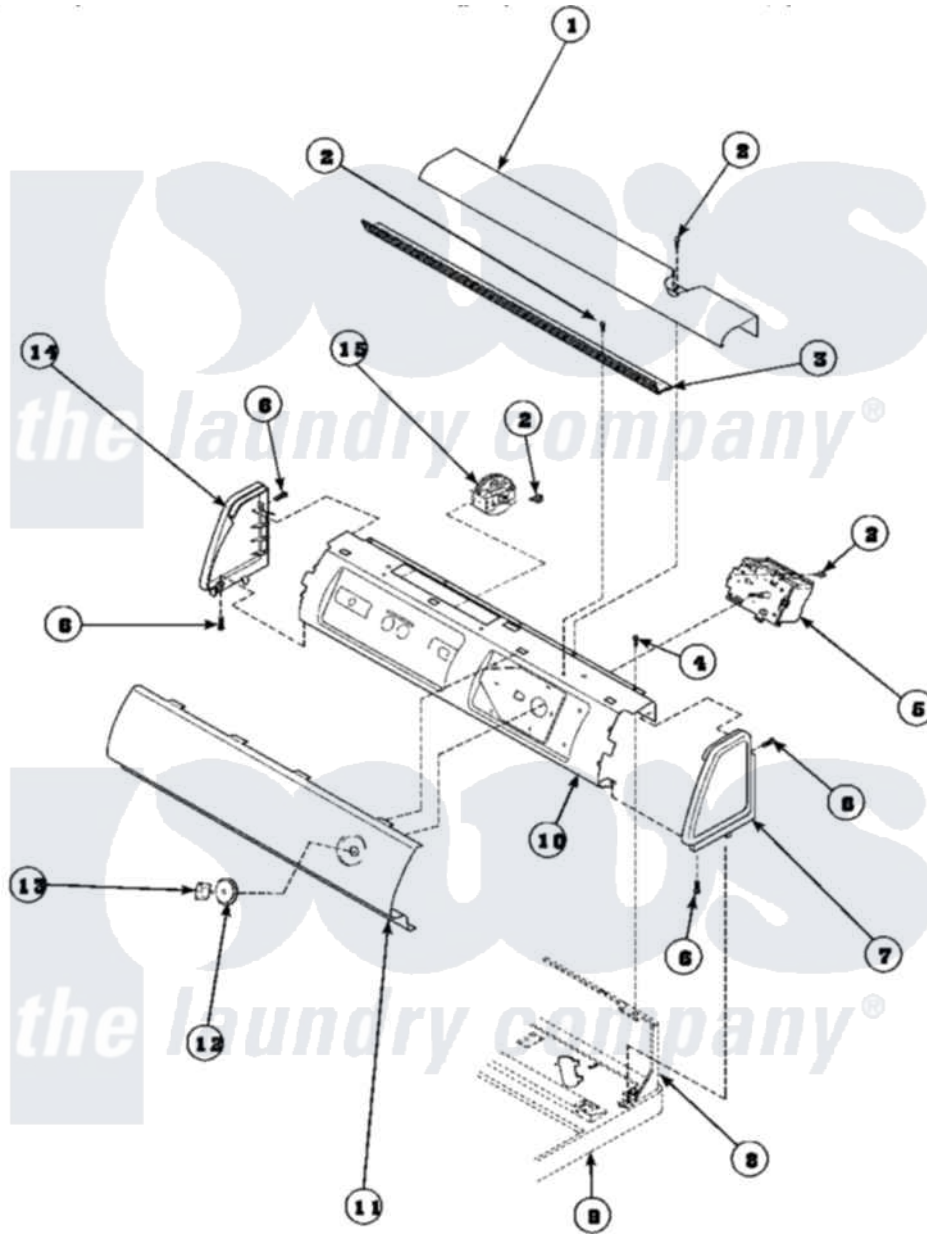

**Amana LW6111WB (BOM: PLW6111WB B) 13 - GRAPHIC PANEL, CTRL
MTG PLATE AND CTRLS**

Amana Residential Amana LW6111WB (BOM: PLW6111WB B) Washer Parts Parts Diagram 13 - GRAPHIC PANEL, CTRL MTG PLATE AND CTRLS
Click on the part number to view part

| Item | Original Part Number | Replaced By | Status | Part Description |
|------|-----------------------|---------------------------|---------------|---|
| 1 | 34823 | | Not Available | COVER, TOP |
| 2 | 23962 | W10116760 | | Screw |
| 3 | Y34826 | | Not Available | DIFFUSER,LAMP-CLEAR |
| 4 | 34904 | 489355 | | Screw, 8 X 1/2 |
| 6 | 501086 | 90767 | | Screw, 8A X 3/8 HeX Washer Head Tapping |
| 7 | 34815 | | Not Available | PANEL, END R.H. (BLK) |
| 8 | 34903 | | Not Available | PANEL, BACK HOOD (USE 37782) |
| 9 | 34902P | | Not Available | TOP |
| 10 | 34821 | | Not Available | CONTROL MOUNTING PLATE |
| 11 | 37636W | | Not Available | PANEL, GRAPHICS |
| 12 | 37773W | | Not Available | SKIRT, TIMER KNOB |
| 14 | 34816 | | | Panel, End |