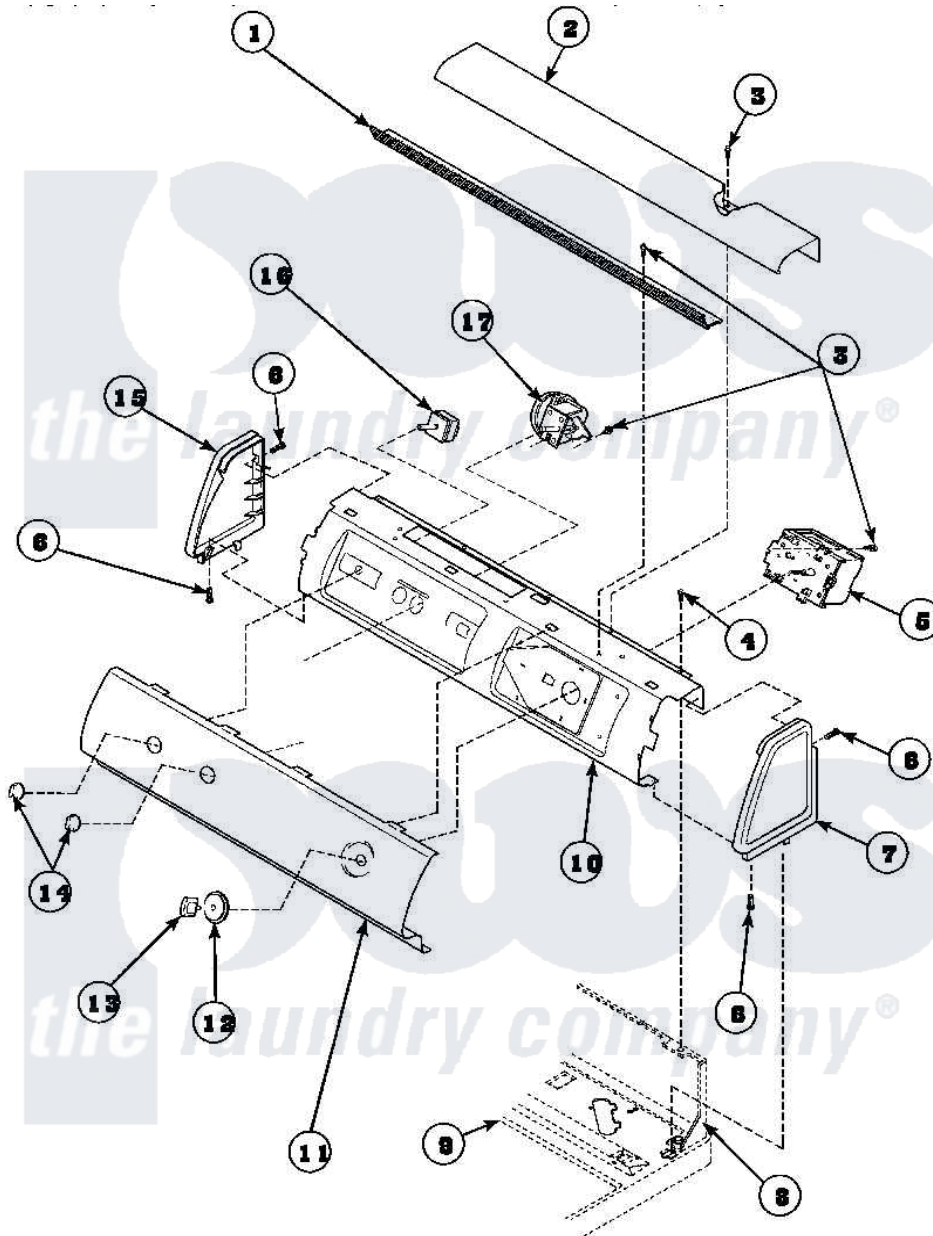

Amana LW6111WB (BOM: PLW6111WB B) 14 - GRAPHIC PANEL, CTRL MTG PLATE AND CTRLS

Amana Residential Amana LW6111WB (BOM: PLW6111WB B) Washer Parts Parts Diagram 14 - GRAPHIC PANEL, CTRL MTG PLATE AND CTRLS
 Click on the part number to view part

Item	Original Part Number	Replaced By	Status	Part Description
1	Y34826		Not Available	DIFFUSER,LAMP-CLEAR
3	23962	W10116760		Screw
4	31239	31239P		Timer 3 Cycle Package
5	34904	489355		Screw, 8 X 1/2
6	501086	90767		Screw, 8A X 3/8 HeX Washer Head Tapping
8	34903		Not Available	PANEL, BACK HOOD (USE 37782)
9	34902P		Not Available	TOP
11	34821		Not Available	CONTROL MOUNTING PLATE
16	35115			Switch, TemPerature 3 P