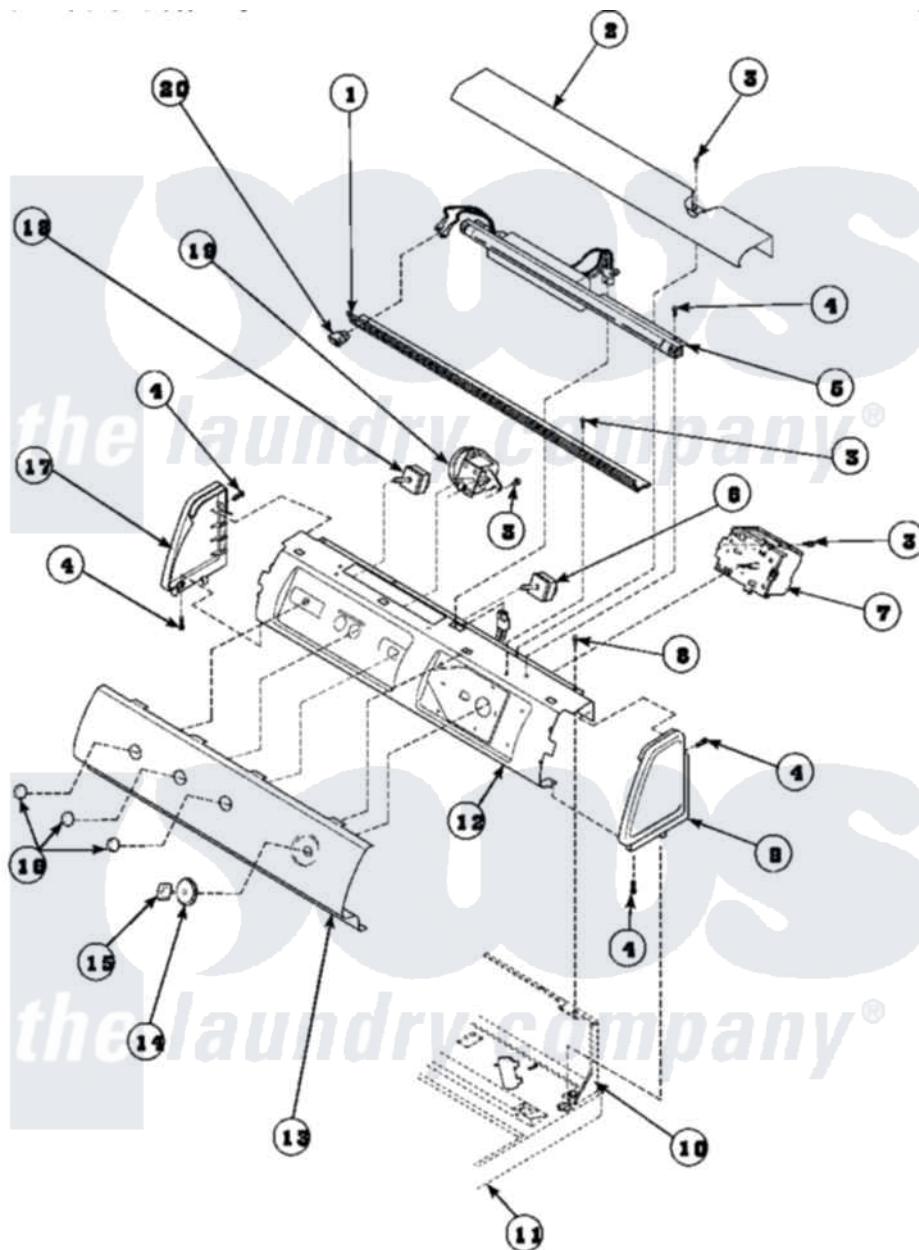

**Amana LW6111WB (BOM: PLW6111WB B) 16 - GRAPHIC PANEL, CTRL
MTG PLATE AND CTRLS**

Amana Residential Amana LW6111WB (BOM: PLW6111WB B) Washer Parts Parts Diagram 16 - GRAPHIC PANEL, CTRL MTG PLATE AND CTRLS
Click on the part number to view part

Item	Original Part Number	Replaced By	Status	Part Description
3	23962	W10116760		Screw
4	501086	90767		Screw, 8A X 3/8 HeX Washer Head Tapping
8	34904	489355		Screw, 8 X 1/2
10	34903		Not Available	PANEL, BACK HOOD (USE 37782)
11	34902P		Not Available	TOP
12	34821		Not Available	CONTROL MOUNTING PLATE