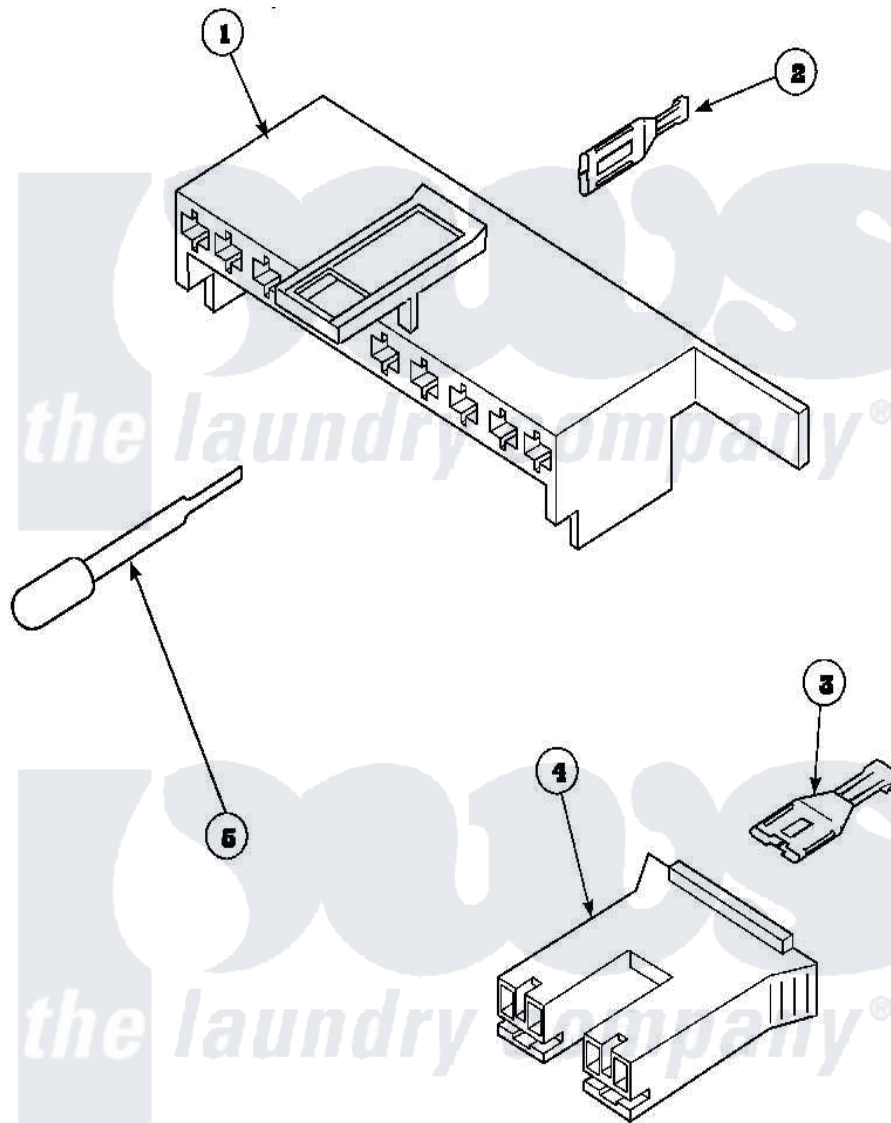

Amana LW6111WB (BOM: PLW6111WB B) 19 - MIXING VALVE & MOTOR
CONN BLOCKS, TERM

Amana Residential Amana LW6111WB (BOM: PLW6111WB B) Washer Parts Parts Diagram 19 - MIXING VALVE & MOTOR CONN BLOCKS, TERM
Click on the part number to view part

Item	Original Part Number	Replaced By	Status	Part Description
1	34677			10 Circuit Plug
2	Y00188			Molex Terminal
3	Y00121		Not Available	SPADE TERMINAL(12 GAUGE) (1/4 INCH-(2) 18 GAUGE WIRES O
4	34676			Plug
"	34675		Not Available	PLUG
5	283P4			Terminal Extractor Tool