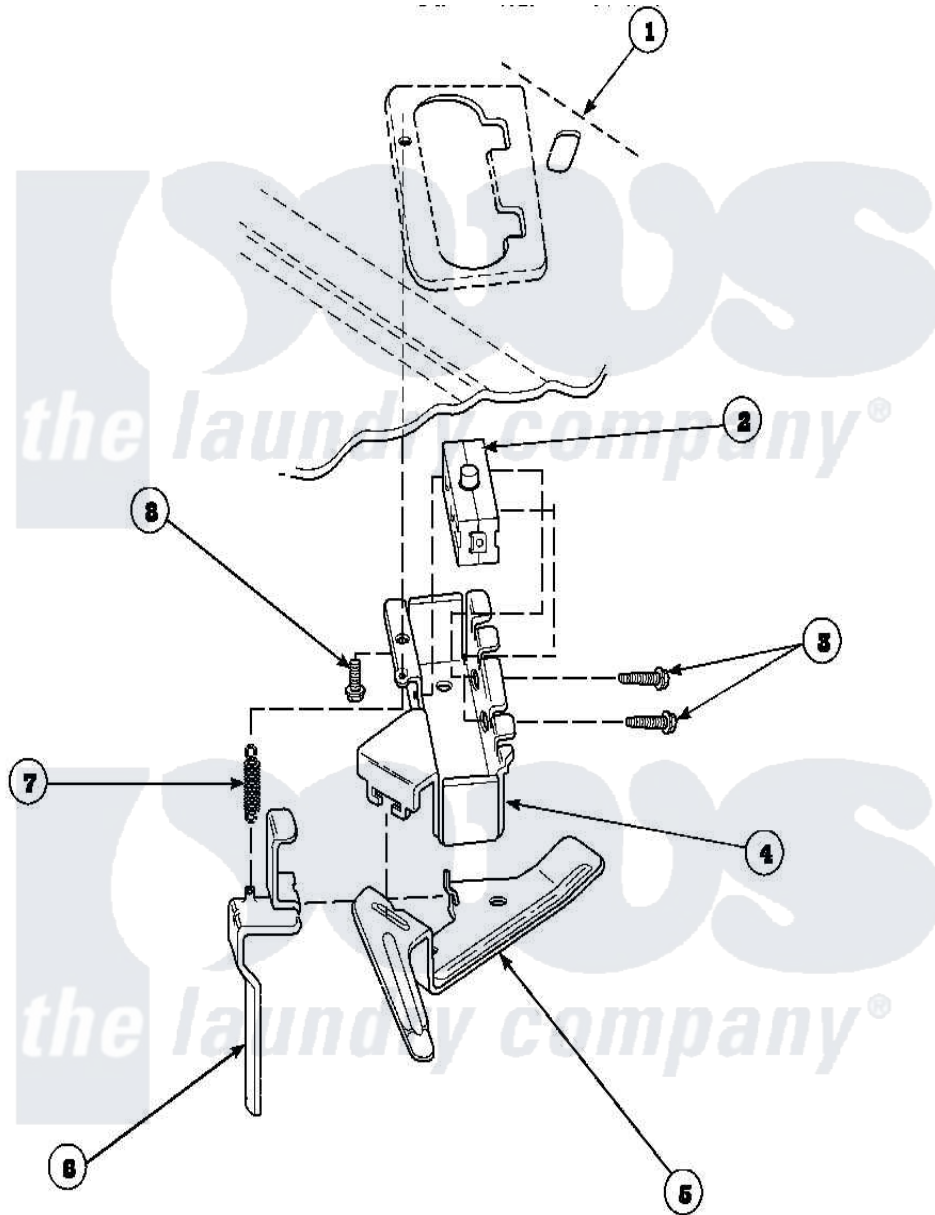

Amana LW6111WB (BOM: PLW6111WB B) 22 - OUT-OF-BALANCE SWITCH

Amana Residential Amana LW6111WB (BOM: PLW6111WB B) Washer Parts Parts Diagram 22 - OUT-OF-BALANCE SWITCH

[Click on the part number to view part](#)

Item	Original Part Number	Replaced By	Status	Part Description
1	34902P		Not Available	TOP
2	33445	27001095		Switch, Lid
3	36510			Screw
4	36497P			Kit, Switch Holder
5	33441			Arm, Actuator
6	33442			Lever, Unbalanced Load
7	33443			Spring
8	23962	W10116760		Screw