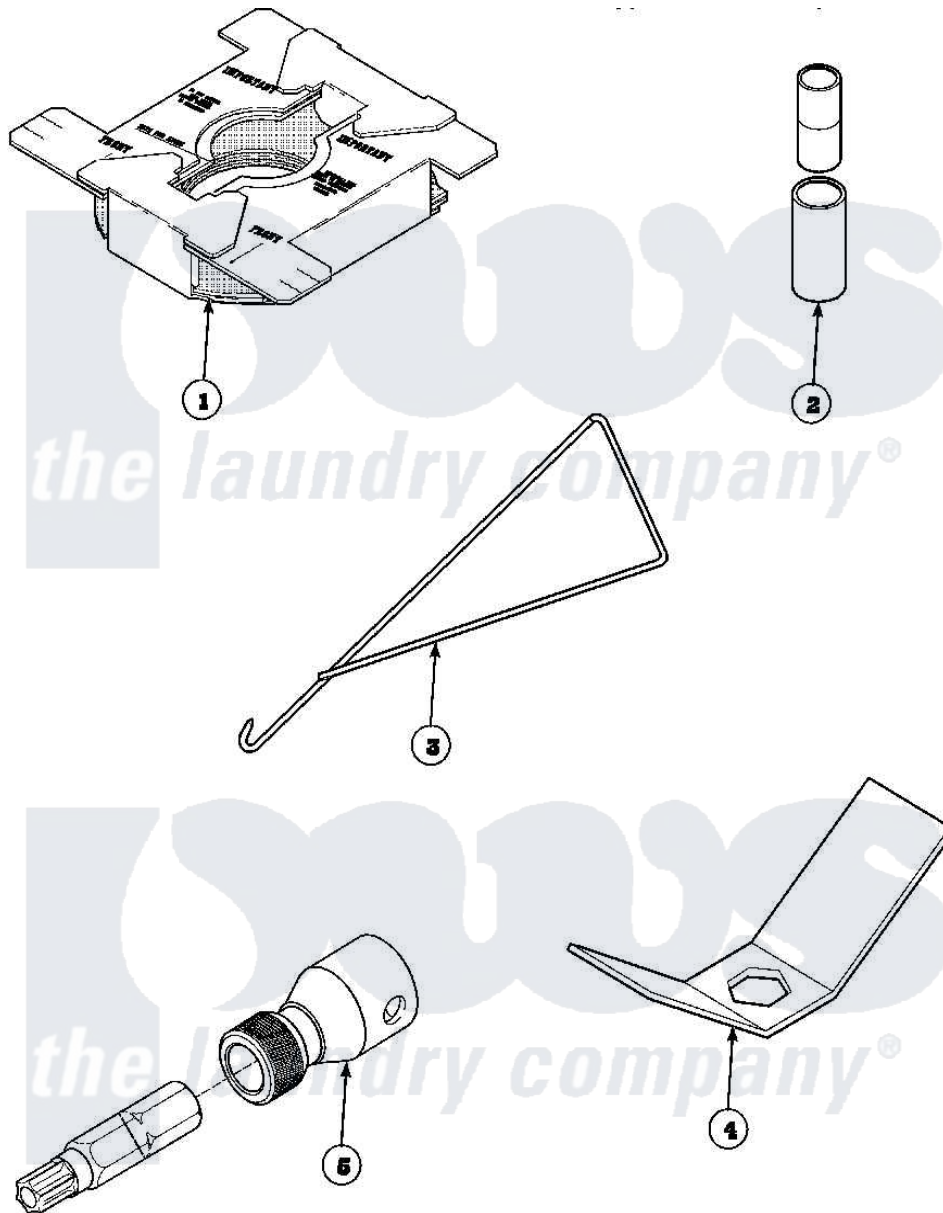

Amana LW6111WB (BOM: PLW6111WB B) 25 - SPECIAL TOOLS

Amana Residential Amana LW6111WB (BOM: PLW6111WB B) Washer Parts Parts Diagram 25 - SPECIAL TOOLS

[Click on the part number to view part](#)

| Item | Original Part Number | Replaced By | Status | Part Description |
|------|-----------------------|-----------------------|---------------|--------------------------|
| 1 | 36926 | | Not Available | BRACE, SHIPPING |
| 2 | 242P4 | | | Installer, Spring |
| 3 | 289P4 | 321P4 | | Hook, Spring |
| 4 | 237P4 | 306P4 | | Hex Wrench |
| 5 | 282P4 | | | T25 Tamper Resistant Bit |
| " | 24161 | | | Torx Bit Holder |
| NI | 555P3 | 725P3 | | Kit |