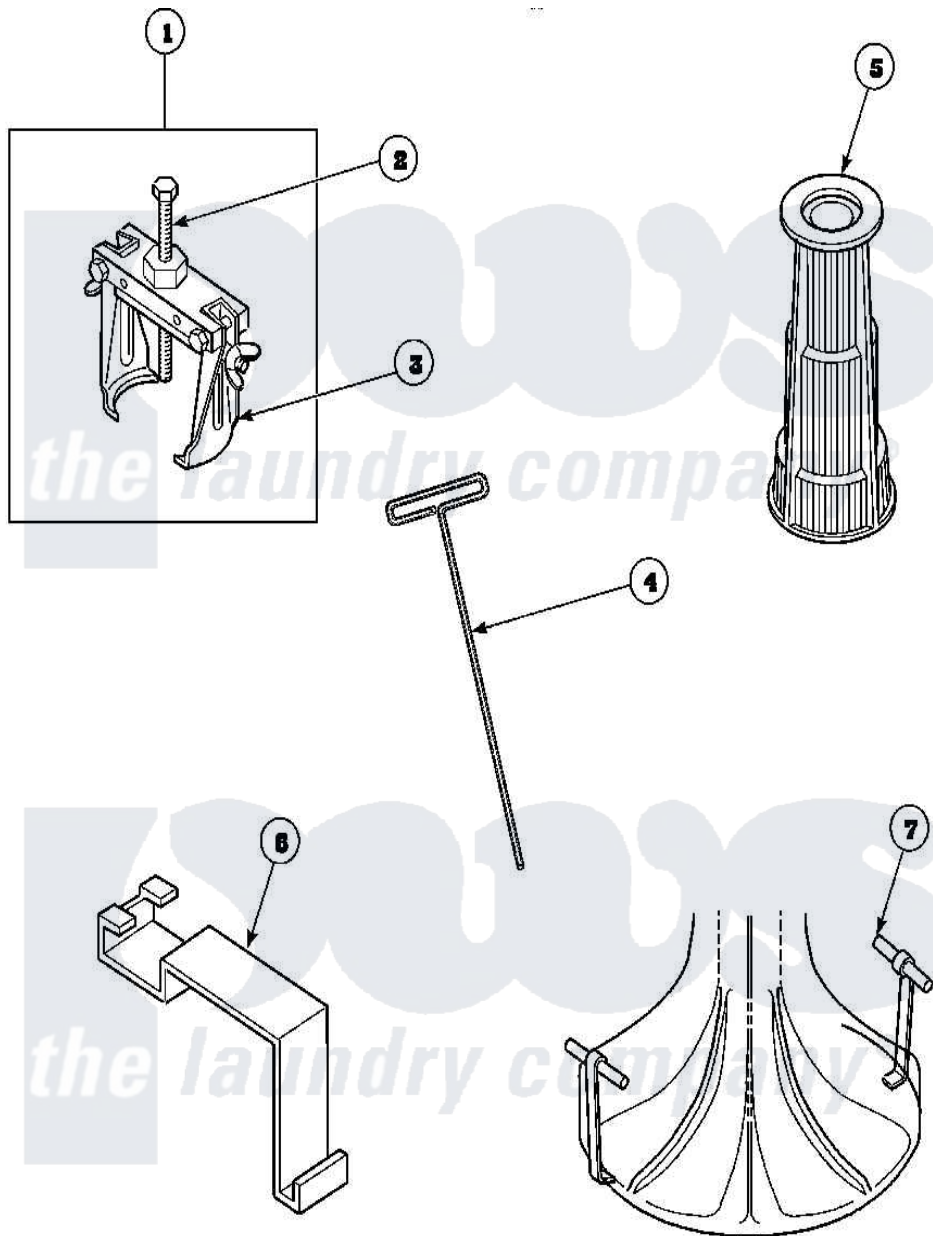

# Amana LW6111WB (BOM: PLW6111WB B) 26 - SPECIAL TOOLS

Amana [Residential Amana LW6111WB \(BOM: PLW6111WB B\) Washer Parts](#) Parts Diagram 26 - SPECIAL

## TOOLS

[Click on the part number to view part](#)

Item	Original Part Number	Replaced By	Status	Part Description
1	<a href="#">294P4</a>			Bell Tool
2	<a href="#">294P4B</a>			Drive Bell Bolt
3	<a href="#">294P4A</a>			Jaw, Drive Bell Tool
4	291P4		Not Available	WRENCH, T - ALLEN
5	<a href="#">293P4</a>			Seal Tool
6	<a href="#">254P4P</a>			Agitator Hooks
7	<a href="#">273P4</a>			Tub Cover Gasket Tool
NI	555P3	<a href="#">725P3</a>		Kit