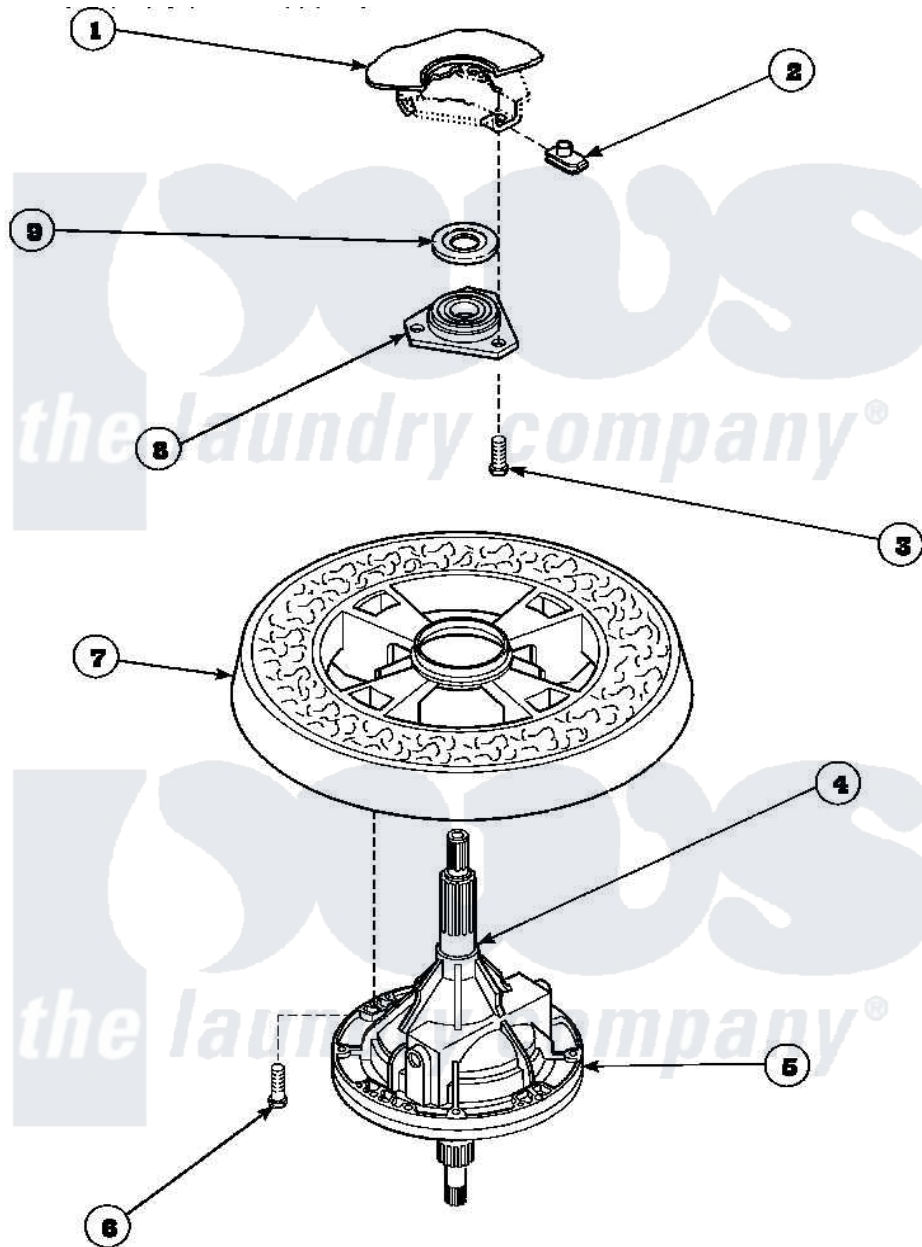

Amana LW6111WB (BOM: PLW6111WB B) 27 - TRANSMISSION ASSY AND BALANCE RING

Amana Residential Amana LW6111WB (BOM: PLW6111WB B) Washer Parts Parts Diagram 27 - TRANSMISSION ASSY AND BALANCE RING
 Click on the part number to view part

Item	Original Part Number	Replaced By	Status	Part Description
1	34439P			Outer Tub
2	27222			Nut, Retainer 5/16-18
3	36991	3400500		Bolt, 3405245 5/16-18 X 3/4
4	27604P			Never-Seeze 1 Oz Tube
5	34526P			Assembly, Transmission
6	37047		Not Available	SCREW, CAP
7	34731		Not Available	ASSY,BALANCE RING-COMPL
8	27182	40004201P		Main Bearing Assembly
9	27187			Flinger