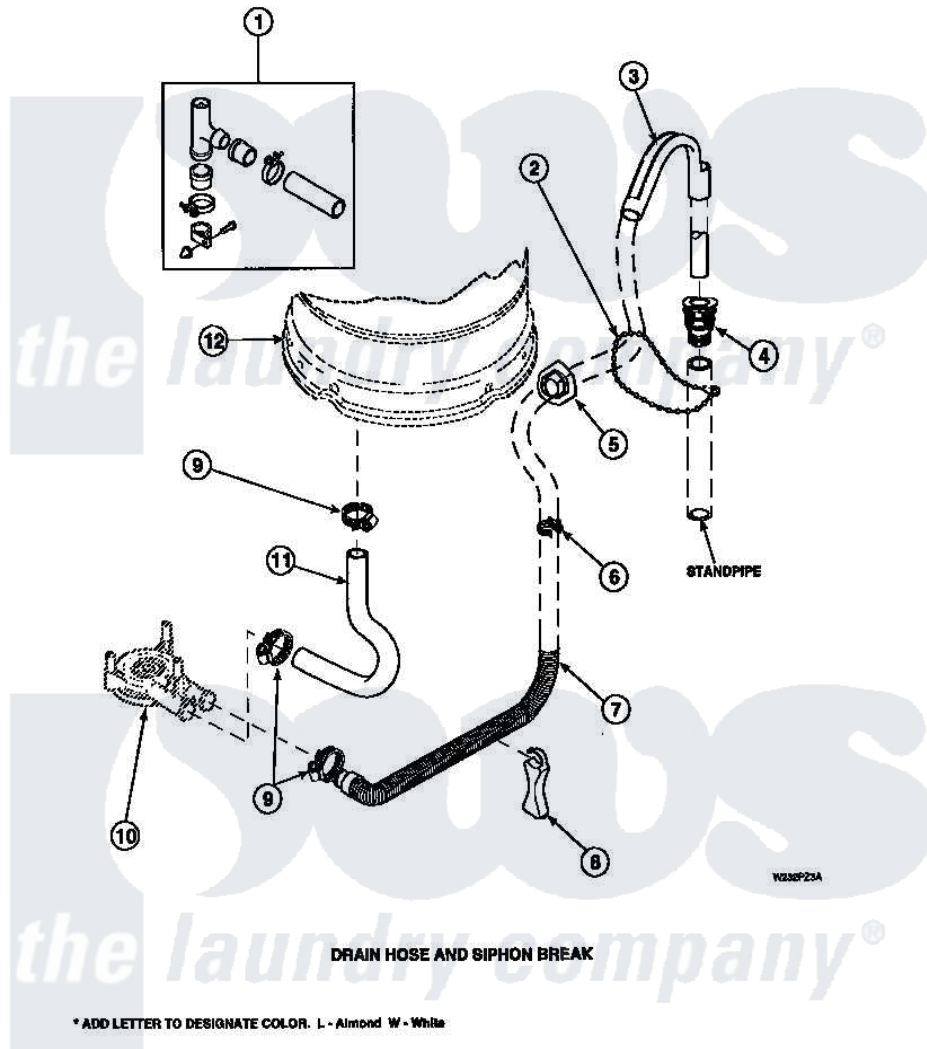

# Amana LW6123LM (BOM: PLW6123LM A) 07 - DRAIN HOSE AND SIPHON BREAK

Amana Residential Amana LW6123LM (BOM: PLW6123LM A) Washer Parts Parts Diagram 07 - DRAIN HOSE AND SIPHON BREAK

Click on the part number to view part

Item	Original Part Number	Replaced By	Status	Part Description
1	562P3	<a href="#">76660</a>		Break-Sphn
2	33489	<a href="#">8539404</a>		Tie-Wire
3	33615	<a href="#">22003814</a>		Retainer, Drain Hose
4	36878	<a href="#">40008101</a>		Adapter, Standpipe
5	<a href="#">32219</a>			Relief, Strain
6	<a href="#">36014</a>			Clip, Retainer-Hose
7	37245	<a href="#">40053901</a>		Hose, Drain
8	<a href="#">36522</a>			Hose Support
"	<a href="#">35487</a>			Support, Hose
9	36802	<a href="#">285655</a>		Clamp, Hose
10	36863P	<a href="#">27001233</a>		Pump
11	<a href="#">35753</a>			Hose, Tub To Pump-Ddp
"	<a href="#">35752</a>			Hose, Tub To Pump-Ddp
12	<a href="#">34438P</a>			Assembly, Outer Tub
"	<a href="#">34439P</a>			Outer Tub