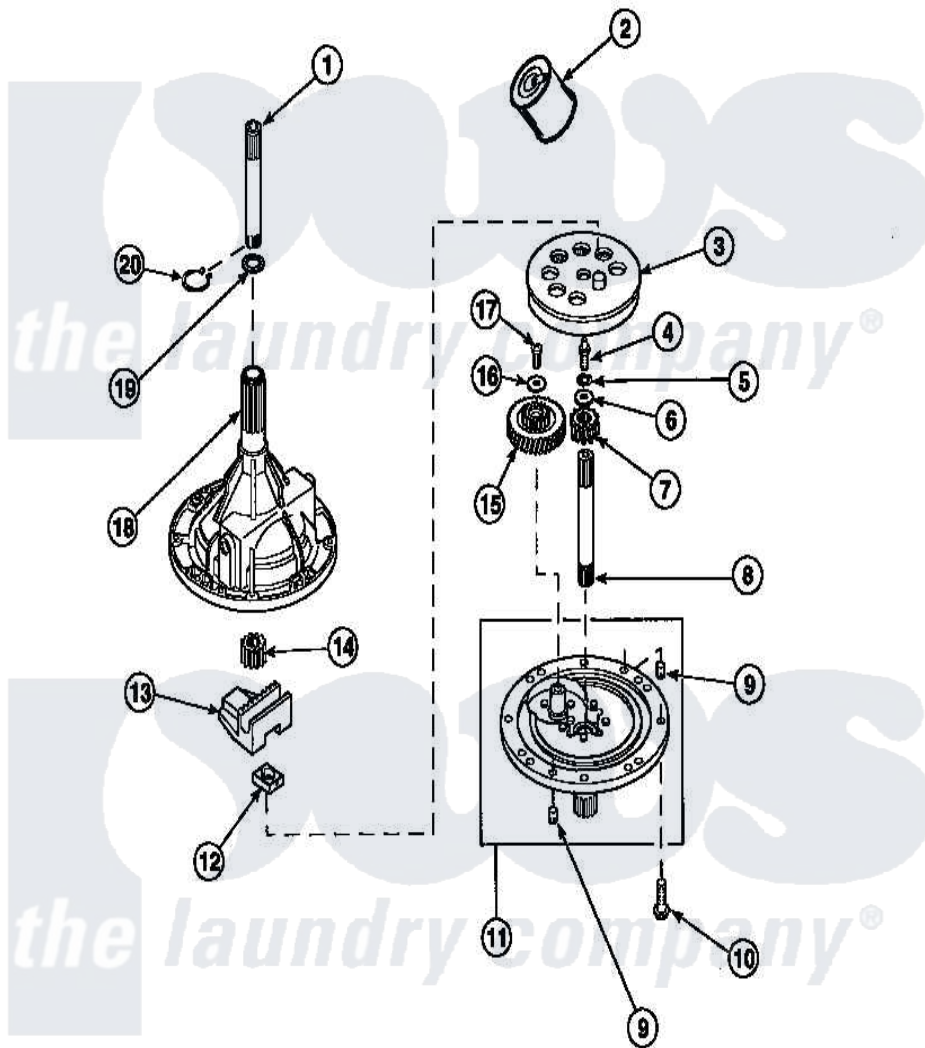

Amana LW6123LM (BOM: PLW6123LM B) 01 - 34526P TRANSMISSION ASSY

Amana Residential Amana LW6123LM (BOM: PLW6123LM B) Washer Parts Parts Diagram 01 - 34526P  
TRANSMISSION ASSY  
Click on the part number to view part

Item	Original Part Number	Replaced By	Status	Part Description
1	<a href="#">Y36570</a>			Shaft, Output
2	<a href="#">27243P</a>			Oil, CW Transmission F-
3	<a href="#">26577</a>			Assembly, Gear And Stud
4	27030		Not Available	SCREW, 1/4-20 SPECIAL
5	<a href="#">21456</a>			Lockwasher, 1/4 Intshkp
6	26509	<a href="#">40041501</a>		Washer
7	<a href="#">36562</a>			Pinion, Drive
8	<a href="#">34853</a>			Shaft, Input
9	<a href="#">27172</a>			Pin, Dowel
10	32814		Not Available	SCREW, 1/4-20X7/8 SERRA
11	<a href="#">38290</a>			Assembly, Cover
12	<a href="#">26493</a>			Slide
13	<a href="#">Y31526</a>			Rack
14	<a href="#">27003</a>			Pinion, Agitator
15	<a href="#">29161</a>			Gear, Reduction

16	29260	Not Available	WASHER
17	<a href="#">29273</a>		Screw, 1/4-20 X 3/8
18	33223	Not Available	ASSY, TRANSMISSION CASE
19	<a href="#">35092</a>		Washer, 3628id X 1.00 X .056
20	<a href="#">27197</a>		Ring, Retaining
NI	37577P	Not Available	SEALANT