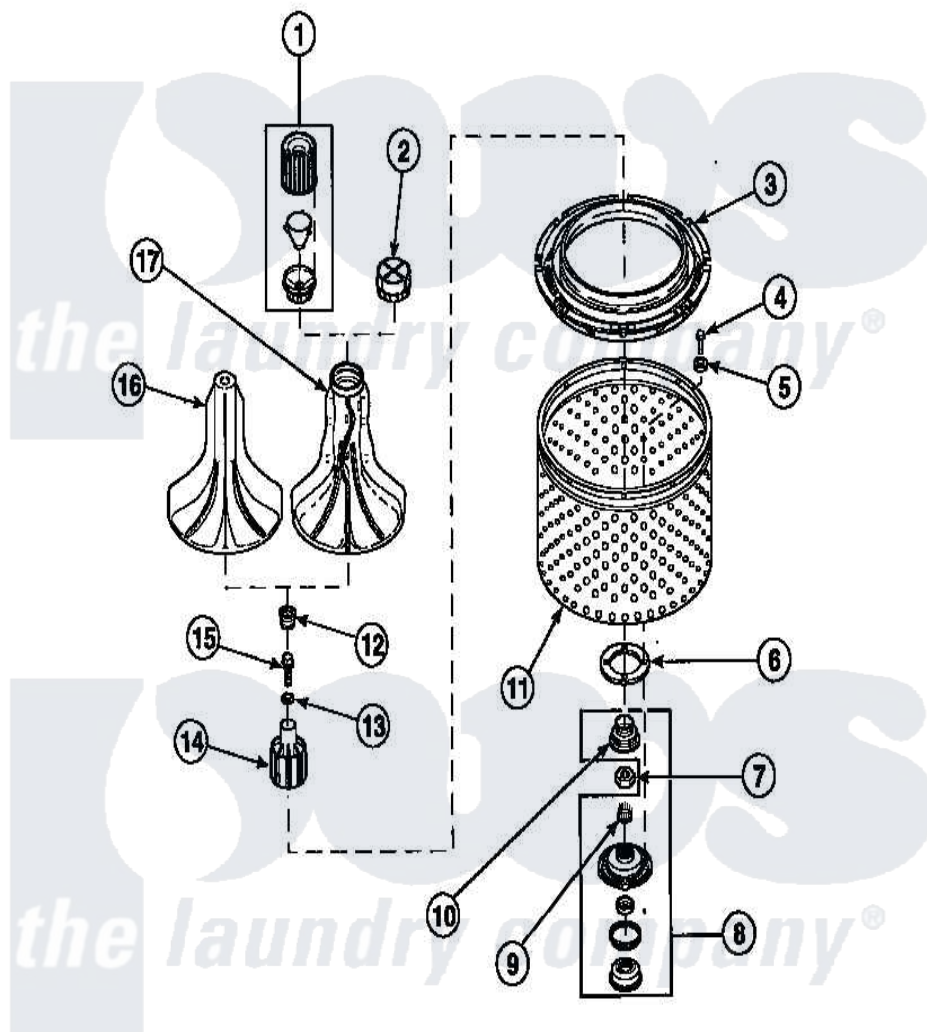

Amana LW6123LM (BOM: PLW6123LM B) 02 - AGITATOR/DRIVE BELL/SEAL KIT/TUB & HUB

Amana Residential Amana LW6123LM (BOM: PLW6123LM B) Washer Parts Parts Diagram 02 - AGITATOR/DRIVE BELL/SEAL KIT/TUB & HUB
 Click on the part number to view part

Item	Original Part Number	Replaced By	Status	Part Description
1	36542	40002101W		Assembly, Fabric Softner
2	36515			Cap, Agitator
3	35035			Guard, Clothes
4	27202	W10116787		Screw
5	28094			Gasket
7	Y29220	40016301		Nut, Lock
9	29728	40008301		Insert, Spline
10	36425	40016101		Seal, Bell Drive
12	36511	40008401		Plug, Bell
13	36472			O-Ring
15	34288	40065102		Screw, Shoulder 1/4
16	33513			Agitator, Short-Coin