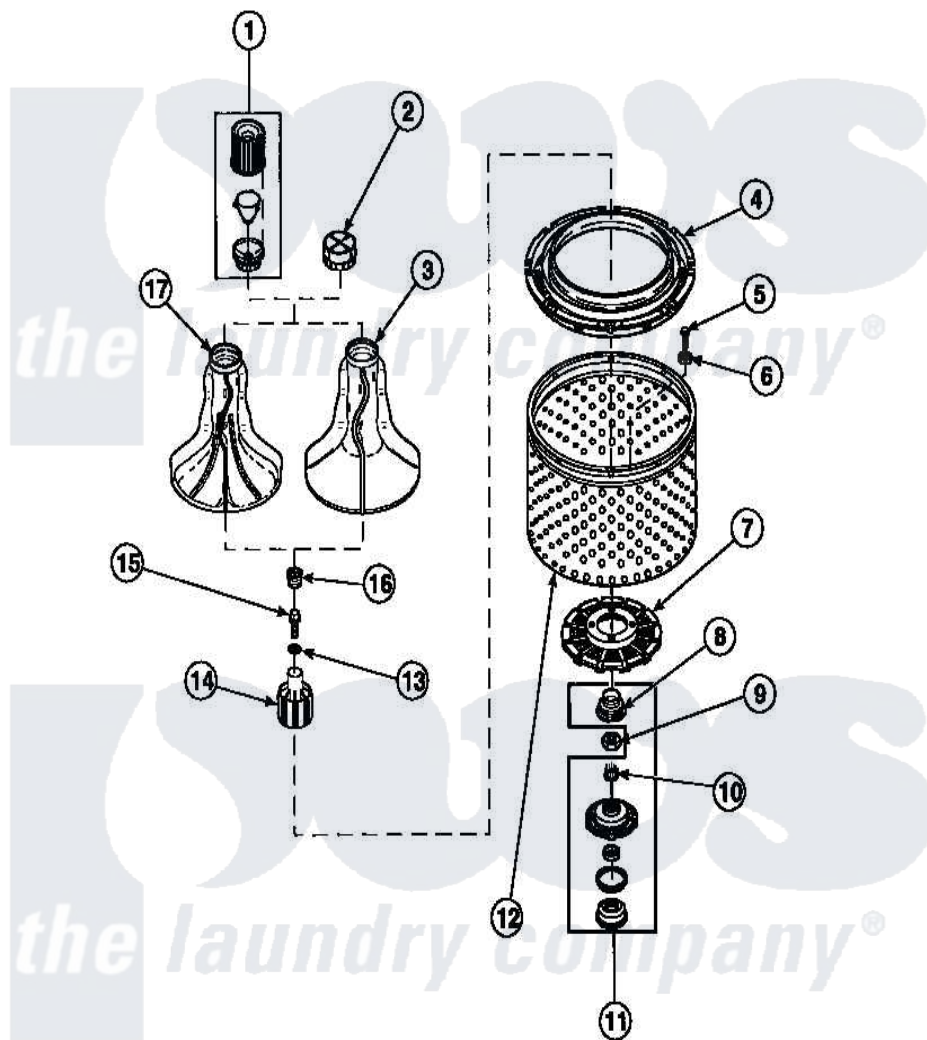

Amana LW6123LM (BOM: PLW6123LM B) 03 - AGITATOR/DRIVE BELL/SEAL KIT/TUB & HUB

Amana Residential Amana LW6123LM (BOM: PLW6123LM B) Washer Parts Parts Diagram 03 - AGITATOR/DRIVE BELL/SEAL KIT/TUB & HUB
 Click on the part number to view part

Item	Original Part Number	Replaced By	Status	Part Description
1	36542	40002101W		Assembly, Fabric Softner
2	36515			Cap, Agitator
3	36507	40000501W		Agitator, Flex Vane
4	35035			Guard, Clothes
5	27202	W10116787		Screw
6	28094			Gasket
7	32998	39371		Filter Lin
8	36425	40016101		Seal, Bell Drive
9	Y29220	40016301		Nut, Lock
10	29728	40008301		Insert, Spline
11	495P3	R9900552		Hub And Seal
12	33501P	R9900144		Kit- Wash
13	36472			O-Ring
14	36443P	R9900189		Kit, Drive Bell And Seal
15	34288	40065102		Screw, Shoulder 1/4