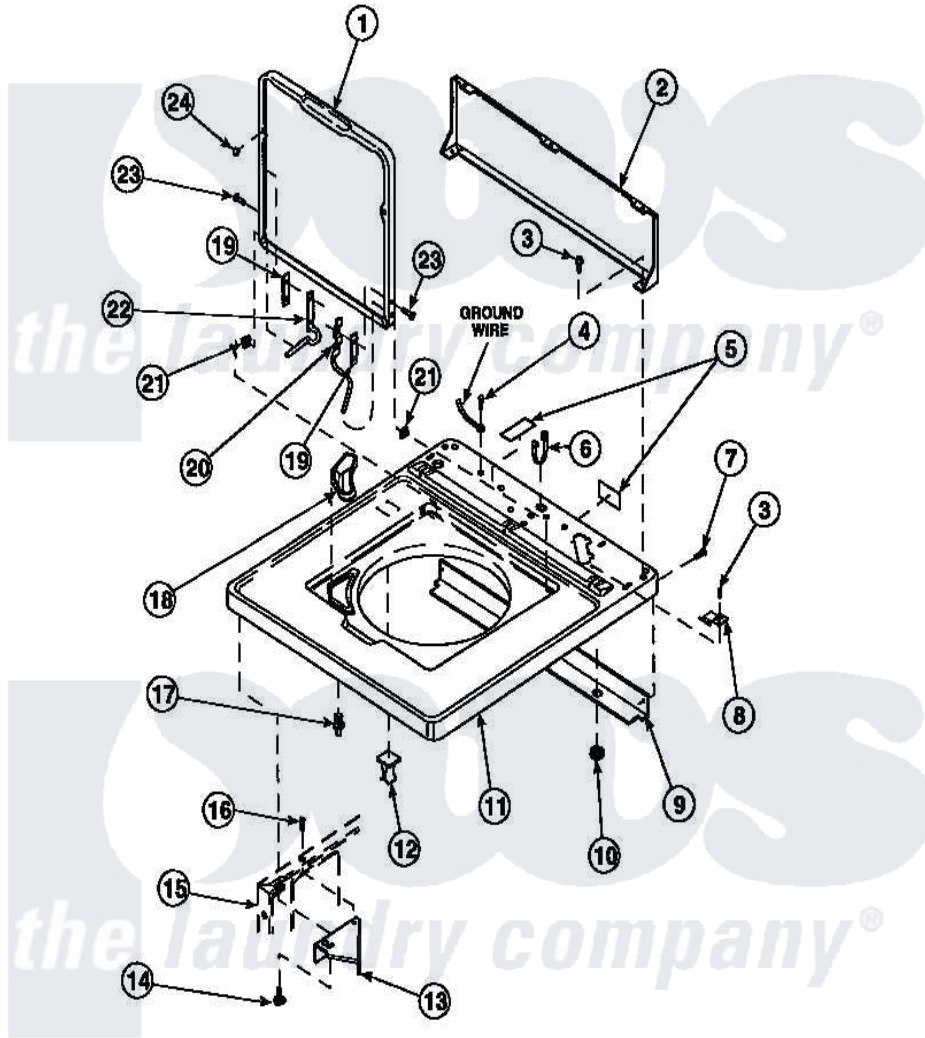

Amana LW6123LM (BOM: PLW6123LM B) 05 - CAB TOP/LOADING DR & CTRL HOOD REAR PAN

Amana Residential Amana LW6123LM (BOM: PLW6123LM B) Washer Parts Parts Diagram 05 - CAB TOP/LOADING DR & CTRL HOOD REAR PAN
 Click on the part number to view part

Item	Original Part Number	Replaced By	Status	Part Description
2	34903		Not Available	PANEL, BACK HOOD (USE 37782)
3	23962	W10116760		Screw
4	52909			Screw, 10B-16 X 1/2 HeX
6	21903	211881		Grommet, Cord Part Not Used-Gas Models Only
7	27196	27001200		Screw
8	35887	40063901		Clip, Hold Down
11	34902P		Not Available	TOP
12	36519		Not Available	CLIP
13	36034			Bracket, Director-Module
14	Y31644	27001200		Screw
15	34475P		Not Available	CABINET
16	36035		Not Available	SCREW,8-18X3/8 PHIL FLT HD
17	56534			Barrel, Support