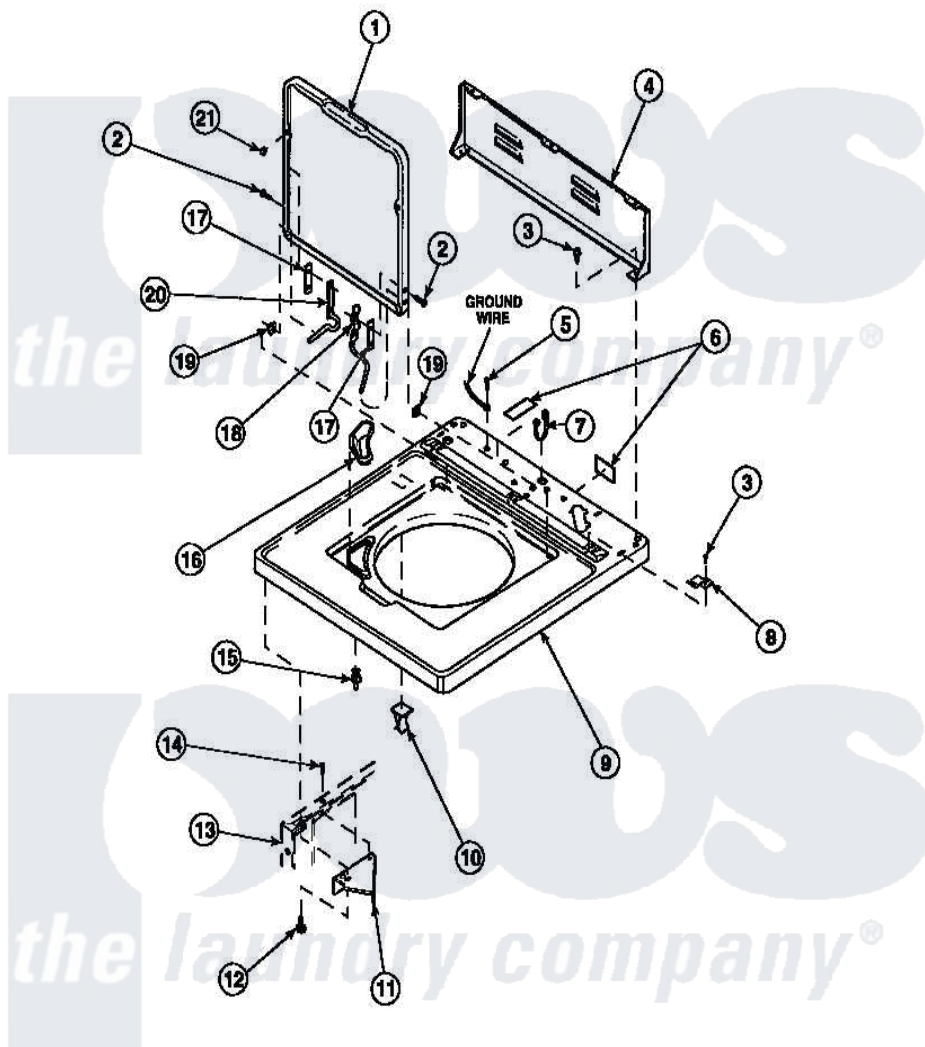

Amana LW6123LM (BOM: PLW6123LM B) 06 - CAB TOP/LOADING DR & CTRL HOOD REAR PAN

Amana Residential Amana LW6123LM (BOM: PLW6123LM B) Washer Parts Parts Diagram 06 - CAB TOP/LOADING DR & CTRL HOOD REAR PAN
 Click on the part number to view part

Item	Original Part Number	Replaced By	Status	Part Description
1	33541P		Not Available	LID
2	34337	W10119828		Screw, Lid Hinge Mounting
3	23962	W10116760		Screw
4	34903		Not Available	PANEL, BACK HOOD (USE 37782)
5	52909			Screw, 10B-16 X 1/2 HeX
6	24903		Not Available	STICKER,DISCONNECT POW
7	21903	211881		Grommet, Cord Part Not Used-Gas Models Only
8	35887	40063901		Clip, Hold Down
9	34902P		Not Available	TOP
10	36519		Not Available	CLIP
11	36034			Bracket, Director-Module
12	Y31644	27001200		Screw
13	34475P		Not Available	CABINET

14	36035	Not Available	SCREW,8-18X3/8 PHIL FLT HD
15	56534		Barrel, Support
16	34776	Not Available	DISPENSER,BLEACH
17	34338		Gasket, Hinge
18	36437		Hinge, Lid R
19	33446	4008201	Bushing, Hinge
20	36513		Hinge, Left
21	21685	40038001	Bumper