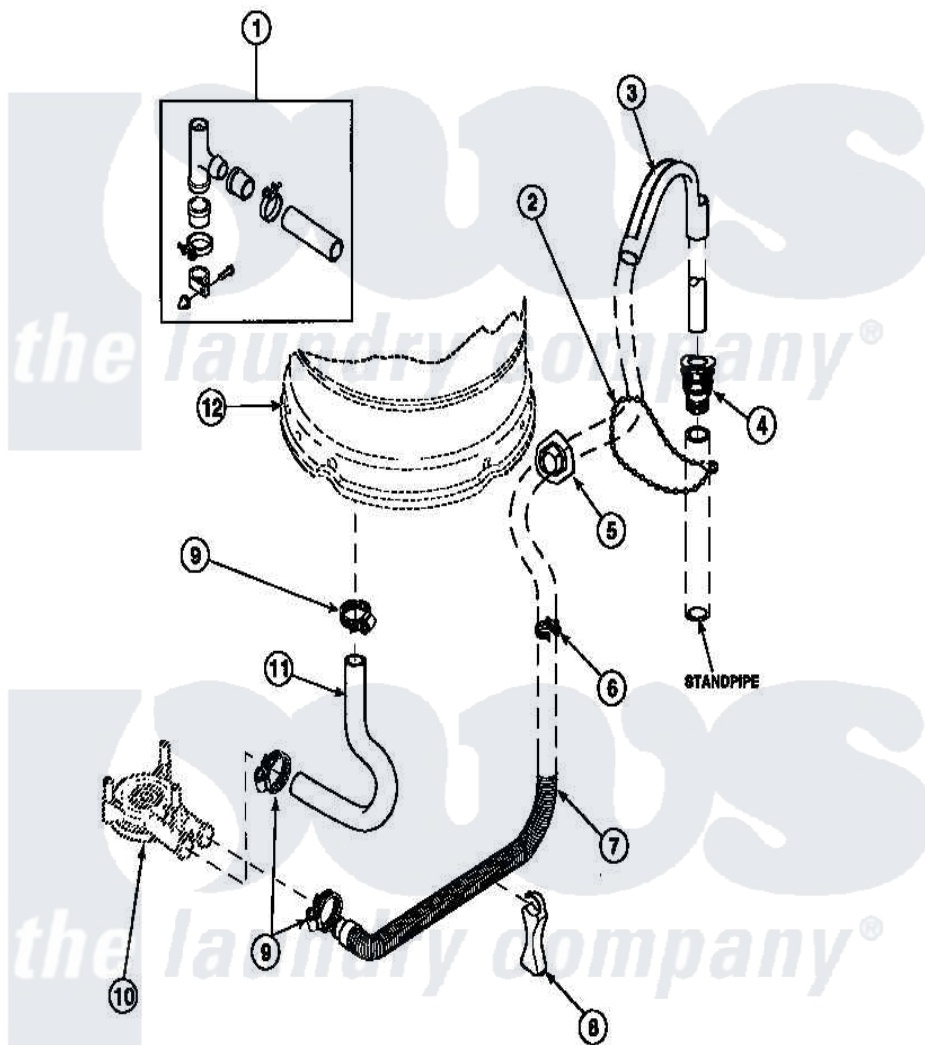

Amana LW6123LM (BOM: PLW6123LM B) 07 - DRAIN HOSE AND SIPHON BREAK

Amana Residential Amana LW6123LM (BOM: PLW6123LM B) Washer Parts Parts Diagram 07 - DRAIN HOSE AND SIPHON BREAK

Click on the part number to view part

Item	Original Part Number	Replaced By	Status	Part Description
1	562P3	76660		Break-Sphn
2	33489	8539404		Tie-Wire
3	33615	22003814		Retainer, Drain Hose
4	36878	40008101		Adapter, Standpipe
5	32219			Relief, Strain
6	36014			Clip, Retainer-Hose
7	37245	40053901		Hose, Drain
8	36522			Hose Support
"	35487			Support, Hose
9	36802	285655		Clamp, Hose
10	36863P	27001233		Pump
11	35753			Hose, Tub To Pump-Ddp
12	34438P			Assembly, Outer Tub