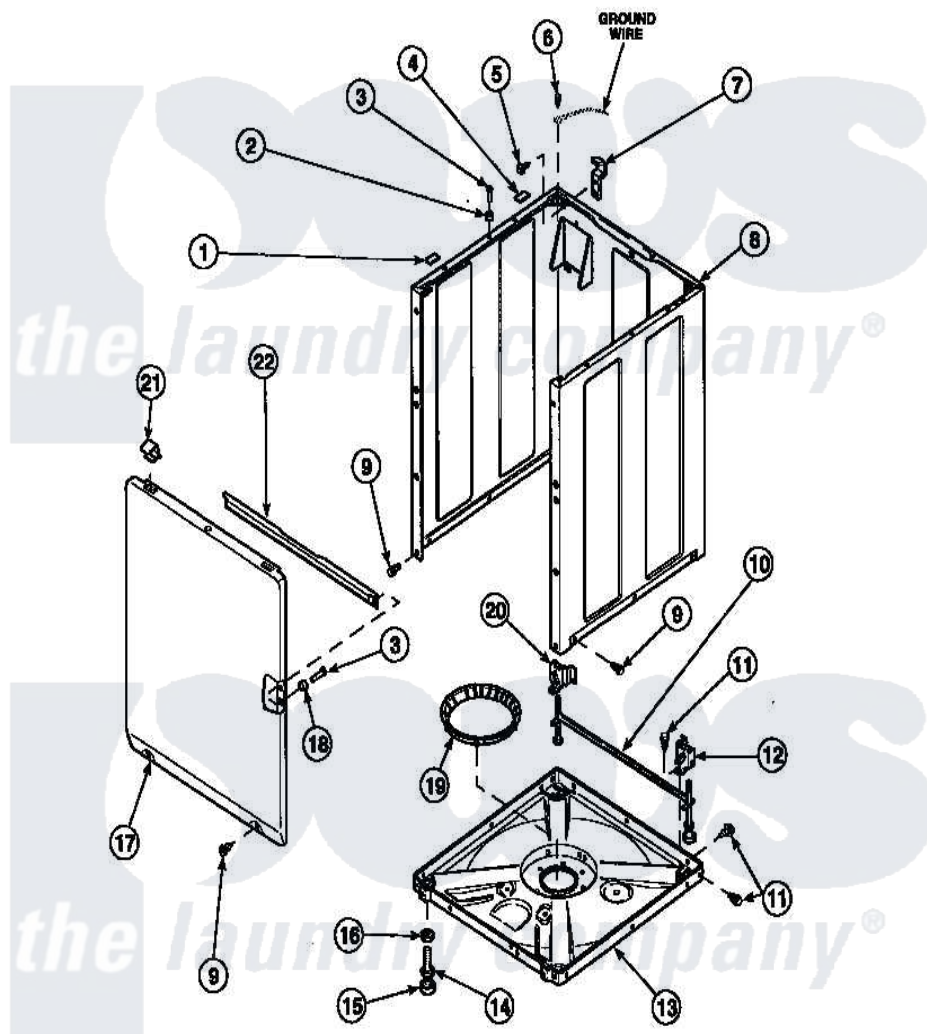

**Amana LW6123LM (BOM: PLW6123LM B) 08 - FRONT PANEL, BASE ASSY AND CABINET ASSY**

Amana Residential Amana LW6123LM (BOM: PLW6123LM B) Washer Parts Parts Diagram 08 - FRONT PANEL, BASE ASSY AND CABINET ASSY  
 Click on the part number to view part

Item	Original Part Number	Replaced By	Status	Part Description
1	<a href="#">Y56128</a>			Pad, Bumper
2	56079	<a href="#">505187</a>		Locator, Panel
3	32671	<a href="#">Y014874</a>		Screw, Idler Arm And Sleeve
4	<a href="#">36226</a>			Pad, Bumper .25
5	34499		Not Available	SCREW, No.10B X 1/4 TAP IN HX
6	23962	<a href="#">W10116760</a>		Screw
7	<a href="#">Y27103</a>			Hinge, Hold-Down Lug
8	34475P		Not Available	CABINET
9	27196	<a href="#">27001200</a>		Screw
10	<a href="#">34443</a>			Assembly, Leg And Stabilier
11	35148		Not Available	SCREW, 1/4-14 X 3/8 HX HD
12	36036		Not Available	BRACKET, SLL-RIGHT
13	<a href="#">36599P</a>			Assembly Nut/ Leg Base
"	<a href="#">34434P</a>			Assembly Nut/Leg Base

14	Y34319	<a href="#">22003428</a>	Leg, Adjustable
15	34318	<a href="#">40016001</a>	Foot, Rubber
16	Y21899	<a href="#">40038101</a>	Nut, Leg
17	34656P	Not Available	NOT GOOD No. SEE NOTE PNL, FRONT
18	<a href="#">28102</a>		Locator, Panel
19	36108	Not Available	SNUBBER PAD & ISOLATOR
20	<a href="#">36037</a>		Bracket, SII-Left
21	<a href="#">35865</a>		Clip, Hold-Down Front Panel
22	Y35097	Not Available	BRACE, FRT PNL