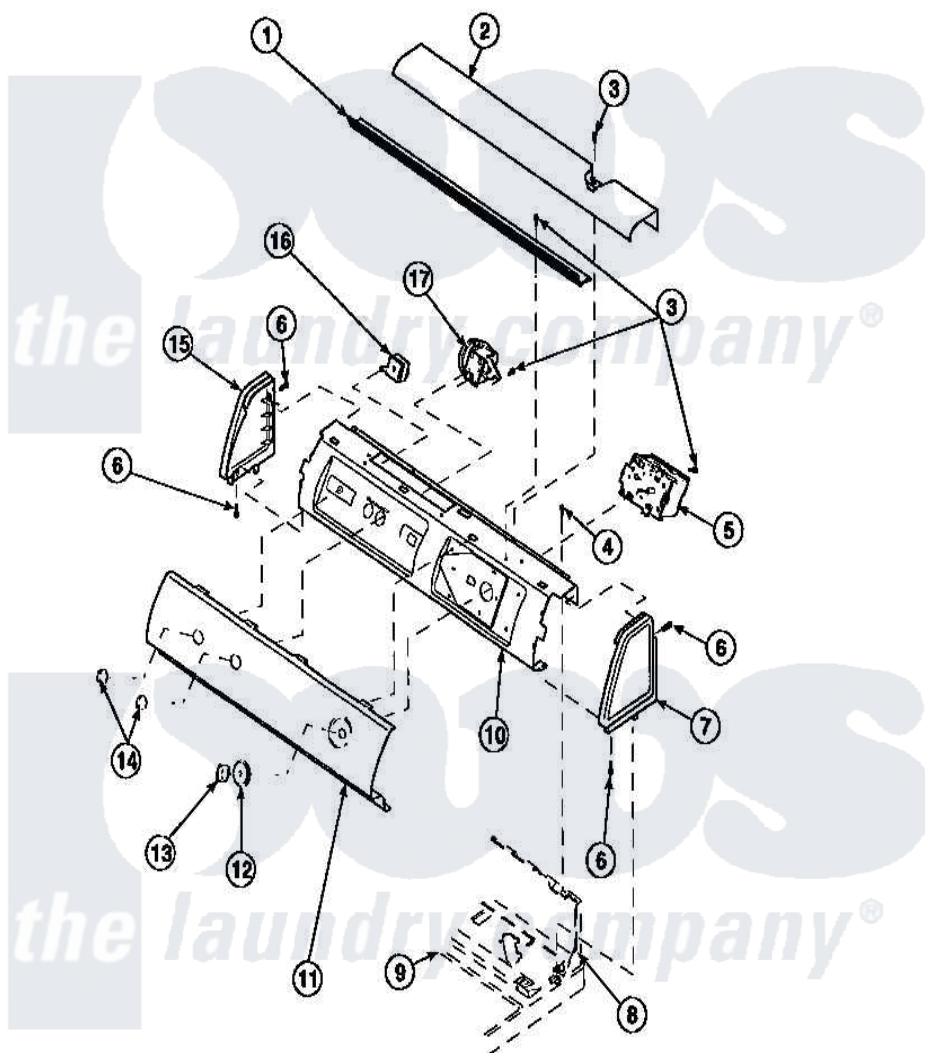

**Amana LW6123LM (BOM: PLW6123LM B) 09 - GRAPHIC PANEL, CTRL
MTG PLATE AND CTRLS**

Amana Residential Amana LW6123LM (BOM: PLW6123LM B) Washer Parts Parts Diagram 09 - GRAPHIC PANEL, CTRL MTG PLATE AND CTRLS
Click on the part number to view part

Item	Original Part Number	Replaced By	Status	Part Description
1	Y34826		Not Available	DIFFUSER,LAMP-CLEAR
3	23962	W10116760		Screw
4	34904	489355		Screw, 8 X 1/2
5	31239	31239P		Timer 3 Cycle Package
6	501086	90767		Screw, 8A X 3/8 HeX Washer Head Tapping
8	34903		Not Available	PANEL, BACK HOOD (USE 37782)
9	34902P		Not Available	TOP
10	34821		Not Available	CONTROL MOUNTING PLATE
16	35115			Switch, TemPerature 3 P
17	36045	40055101		Switch, Pressure