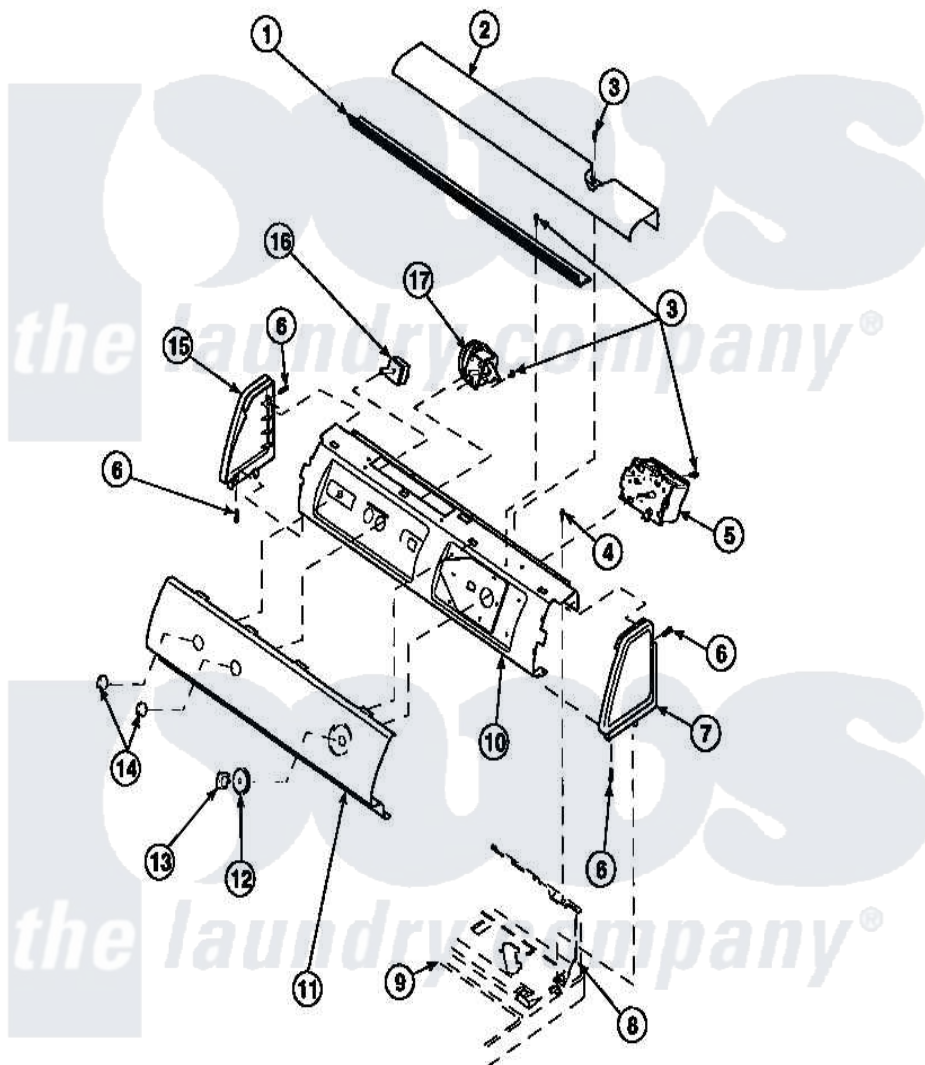

**Amana LW6123LM (BOM: PLW6123LM B) 10 - GRAPHIC PANEL, CTRL
MTG PLATE AND CTRLS**

Amana Residential Amana LW6123LM (BOM: PLW6123LM B) Washer Parts Parts Diagram 10 - GRAPHIC PANEL, CTRL MTG PLATE AND CTRLS
Click on the part number to view part

Item	Original Part Number	Replaced By	Status	Part Description
1	Y34826		Not Available	DIFFUSER,LAMP-CLEAR
2	34824		Not Available	TOP COVER
3	23962	W10116760		Screw
4	34904	489355		Screw, 8 X 1/2
5	31239	31239P		Timer 3 Cycle Package
6	501086	90767		Screw, 8A X 3/8 HeX Washer Head Tapping
7	34817		Not Available	END CAP(RIGHT)
8	34903		Not Available	PANEL, BACK HOOD (USE 37782)
9	34902P		Not Available	TOP
10	34821		Not Available	CONTROL MOUNTING PLATE
12	36700		Not Available	TIMER KNOB SKIRT
13	35333		Not Available	TIMER KNOB
14	36701		Not Available	KNOB, TEMP