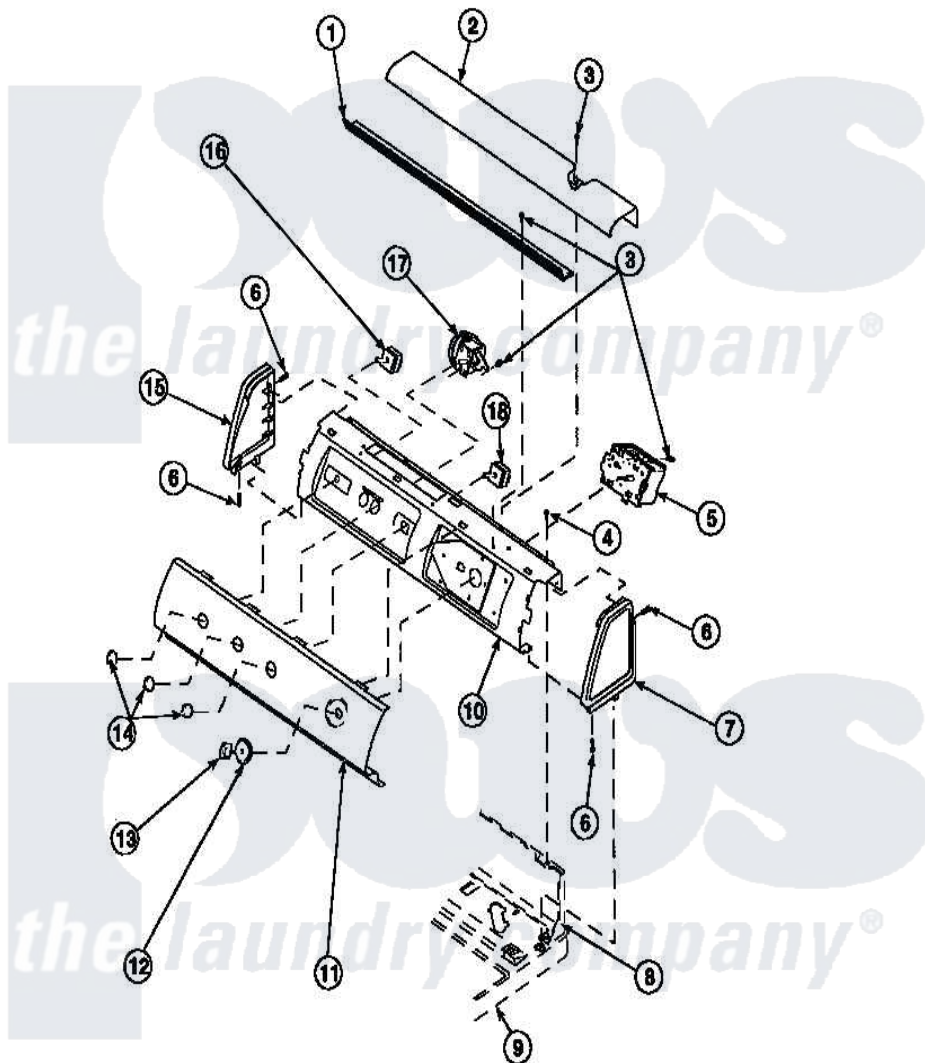

**Amana LW6123LM (BOM: PLW6123LM B) 11 - GRAPHIC PANEL, CTRL  
MTG PLATE AND CTRLS**

Amana Residential Amana LW6123LM (BOM: PLW6123LM B) Washer Parts Parts Diagram 11 - GRAPHIC PANEL, CTRL MTG PLATE AND CTRLS  
Click on the part number to view part

Item	Original Part Number	Replaced By	Status	Part Description
1	Y34826		Not Available	DIFFUSER,LAMP-CLEAR
2	34824		Not Available	TOP COVER
3	23962	<a href="#">W10116760</a>		Screw
4	34904	<a href="#">489355</a>		Screw, 8 X 1/2
6	501086	<a href="#">90767</a>		Screw, 8A X 3/8 HeX Washer Head Tapping
7	34817		Not Available	END CAP(RIGHT)
8	34903		Not Available	PANEL, BACK HOOD (USE 37782)
9	34902P		Not Available	TOP
10	34821		Not Available	CONTROL MOUNTING PLATE
12	36700		Not Available	TIMER KNOB SKIRT
13	35333		Not Available	TIMER KNOB
14	36701		Not Available	KNOB, TEMP
15	34818		Not Available	END CAP(LEFT)