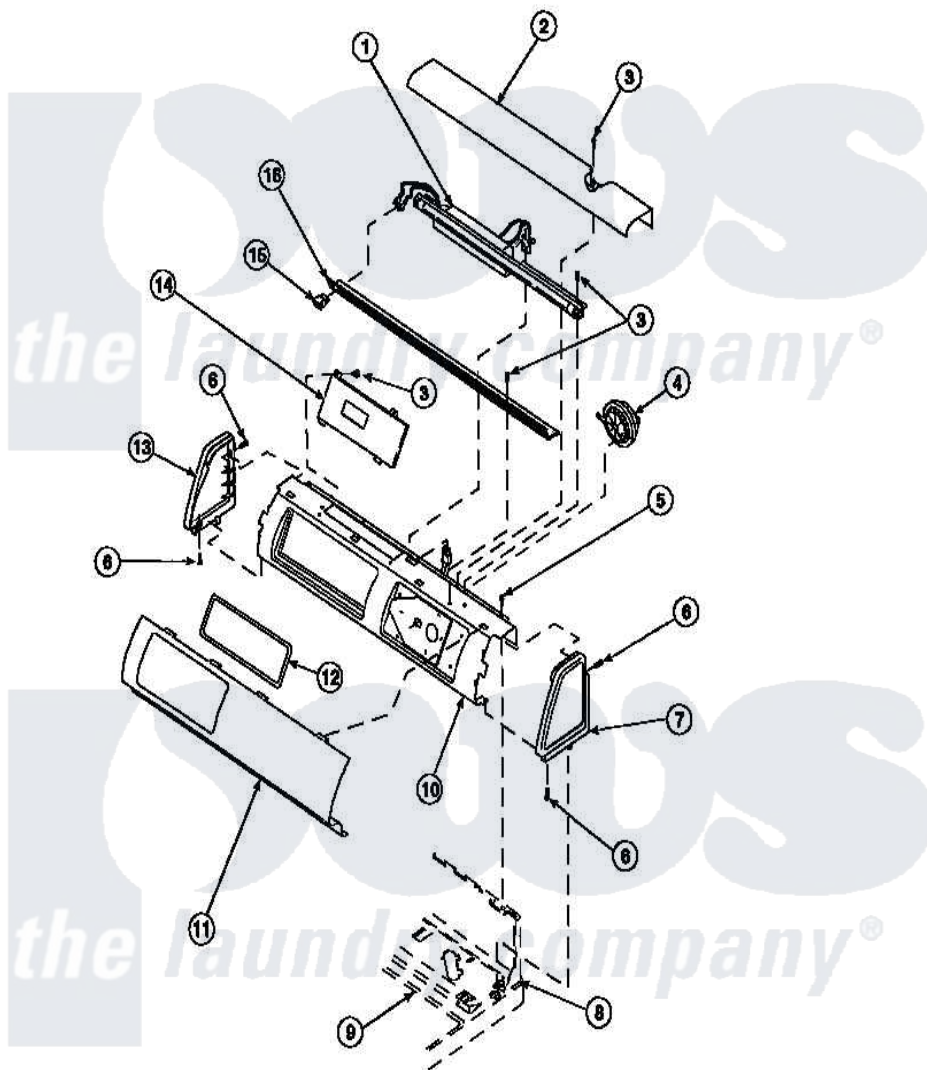

**Amana LW6123LM (BOM: PLW6123LM B) 12 - GRAPHIC PANEL, CTRL
MTG PLATE AND CTRLS**

Amana Residential Amana LW6123LM (BOM: PLW6123LM B) Washer Parts Parts Diagram 12 - GRAPHIC PANEL, CTRL MTG PLATE AND CTRLS
Click on the part number to view part

| Item | Original Part Number | Replaced By | Status | Part Description |
|------|----------------------|---------------------------|---------------|---|
| 2 | 34824 | | Not Available | TOP COVER |
| 3 | 23962 | W10116760 | | Screw |
| 5 | 34904 | 489355 | | Screw, 8 X 1/2 |
| 6 | 501086 | 90767 | | Screw, 8A X 3/8 HeX Washer Head Tapping |
| 7 | 34817 | | Not Available | END CAP(RIGHT) |
| 8 | 34903 | | Not Available | PANEL, BACK HOOD (USE 37782) |
| 9 | 34902P | | Not Available | TOP |
| 13 | 34818 | | Not Available | END CAP(LEFT) |