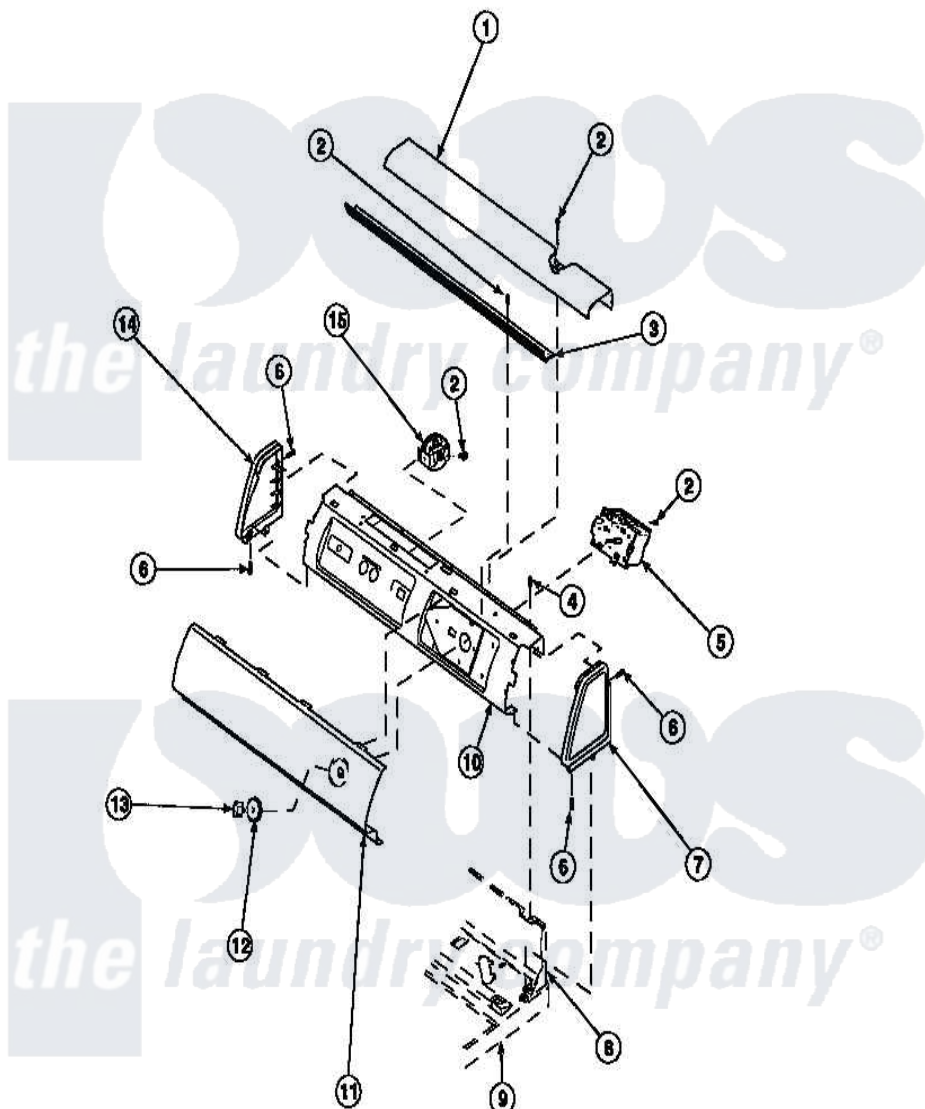

**Amana LW6123LM (BOM: PLW6123LM B) 13 - GRAPHIC PANEL, CTRL  
MTG PLATE AND CTRLS**

Amana Residential Amana LW6123LM (BOM: PLW6123LM B) Washer Parts Parts Diagram 13 - GRAPHIC PANEL, CTRL MTG PLATE AND CTRLS  
Click on the part number to view part

| Item | Original Part Number  | Replaced By               | Status        | Part Description                        |
|------|-----------------------|---------------------------|---------------|---|
| 2    | 23962                 | <a href="#">W10116760</a> |               | Screw                                   |
| 3    | Y34826                |                           | Not Available | DIFFUSER,LAMP-CLEAR                     |
| 4    | 34904                 | <a href="#">489355</a>    |               | Screw, 8 X 1/2                          |
| 6    | 501086                | <a href="#">90767</a>     |               | Screw, 8A X 3/8 HeX Washer Head Tapping |
| 7    | 34817                 |                           | Not Available | END CAP(RIGHT)                          |
| 8    | 34903                 |                           | Not Available | PANEL, BACK HOOD (USE 37782)            |
| 9    | 34902P                |                           | Not Available | TOP                                     |
| 10   | 34821                 |                           | Not Available | CONTROL MOUNTING PLATE                  |
| 12   | 33817                 |                           | Not Available | ASSY,TIMER SKIRT-BLACK                  |
| 13   | <a href="#">33897</a> |                           |               | Knob, Timer-Washer-Blac                 |
| 14   | 34818                 |                           | Not Available | END CAP(LEFT)                           |