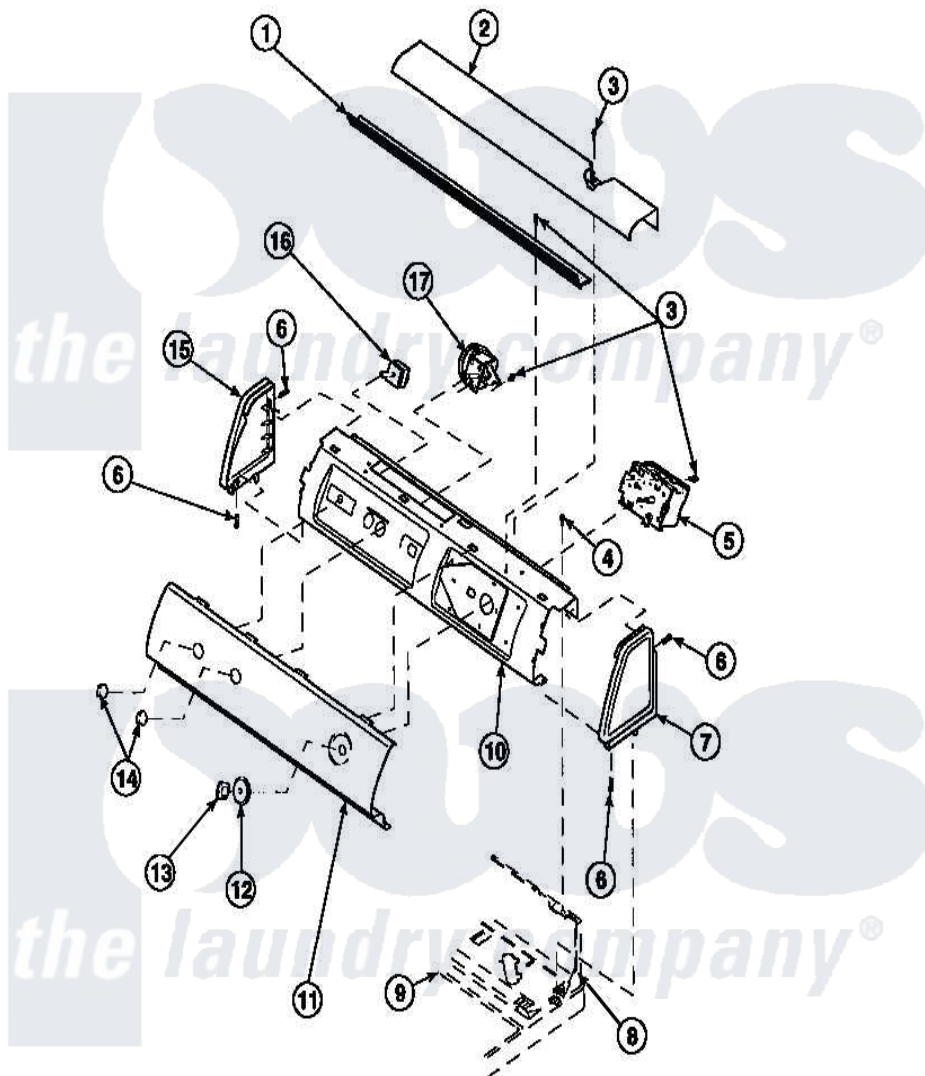

**Amana LW6123LM (BOM: PLW6123LM B) 14 - GRAPHIC PANEL, CTRL
MTG PLATE AND CTRLS**

Amana Residential Amana LW6123LM (BOM: PLW6123LM B) Washer Parts Parts Diagram 14 - GRAPHIC PANEL, CTRL MTG PLATE AND CTRLS
Click on the part number to view part

Item	Original Part Number	Replaced By	Status	Part Description
1	Y34826		Not Available	DIFFUSER,LAMP-CLEAR
2	34824		Not Available	TOP COVER
3	23962	W10116760		Screw
4	31239	31239P		Timer 3 Cycle Package
5	34904	489355		Screw, 8 X 1/2
6	501086	90767		Screw, 8A X 3/8 HeX Washer Head Tapping
7	34817		Not Available	END CAP(RIGHT)
8	34903		Not Available	PANEL, BACK HOOD (USE 37782)
9	34902P		Not Available	TOP
10	36626		Not Available	GRAPHIC PANEL
11	34821		Not Available	CONTROL MOUNTING PLATE
12	36700		Not Available	TIMER KNOB SKIRT
13	35333		Not Available	TIMER KNOB

14	36701	Not Available	KNOB, TEMP
15	34818	Not Available	END CAP(LEFT)
16	35115		Switch, TemPerature 3 P
17	36045	40055101	Switch, Pressure