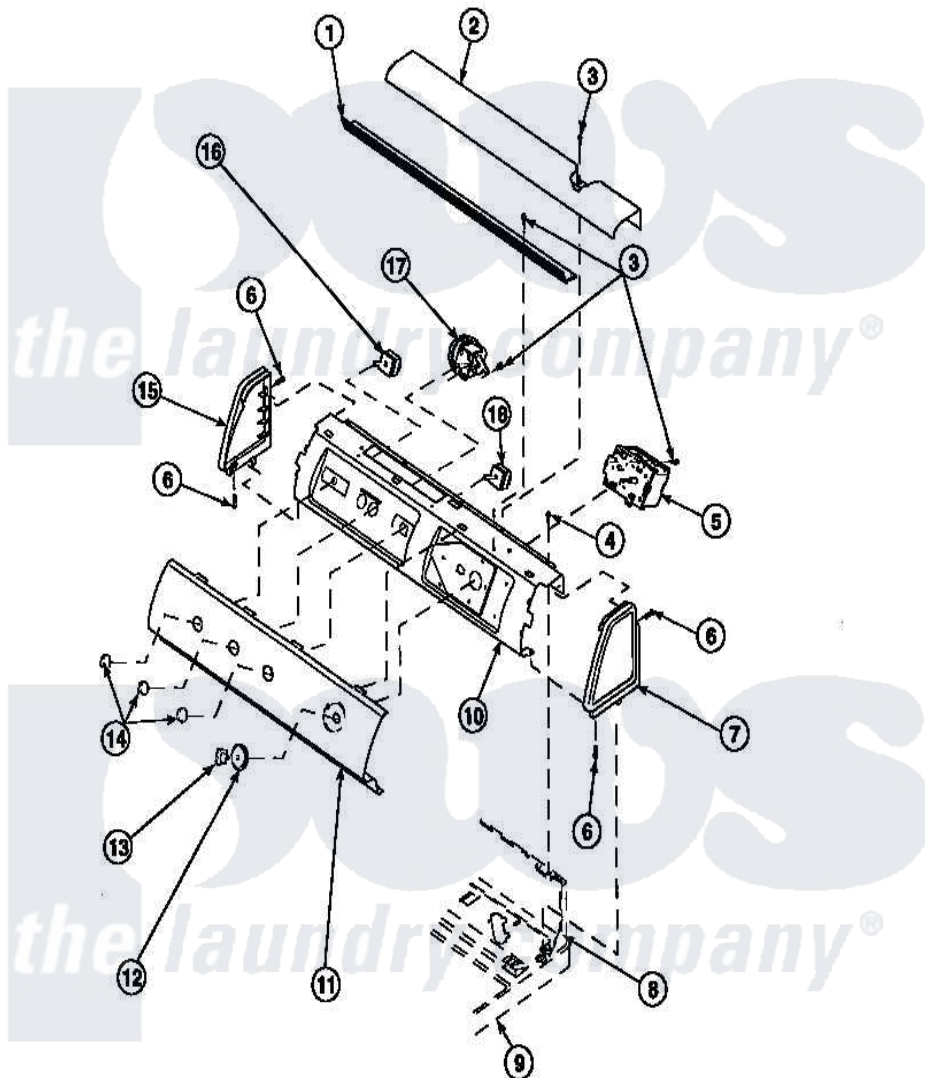

**Amana LW6123LM (BOM: PLW6123LM B) 15 - GRAPHIC PANEL, CTRL
MTG PLATE AND CTRLS**

Amana Residential Amana LW6123LM (BOM: PLW6123LM B) Washer Parts Parts Diagram 15 - GRAPHIC PANEL, CTRL MTG PLATE AND CTRLS
Click on the part number to view part

Item	Original Part Number	Replaced By	Status	Part Description
1	Y34826		Not Available	DIFFUSER,LAMP-CLEAR
3	23962	W10116760		Screw
4	34904	489355		Screw, 8 X 1/2
6	501086	90767		Screw, 8A X 3/8 HeX Washer Head Tapping
8	34903		Not Available	PANEL, BACK HOOD (USE 37782)
9	34902P		Not Available	TOP
10	34821		Not Available	CONTROL MOUNTING PLATE
17	36045	40055101		Switch, Pressure