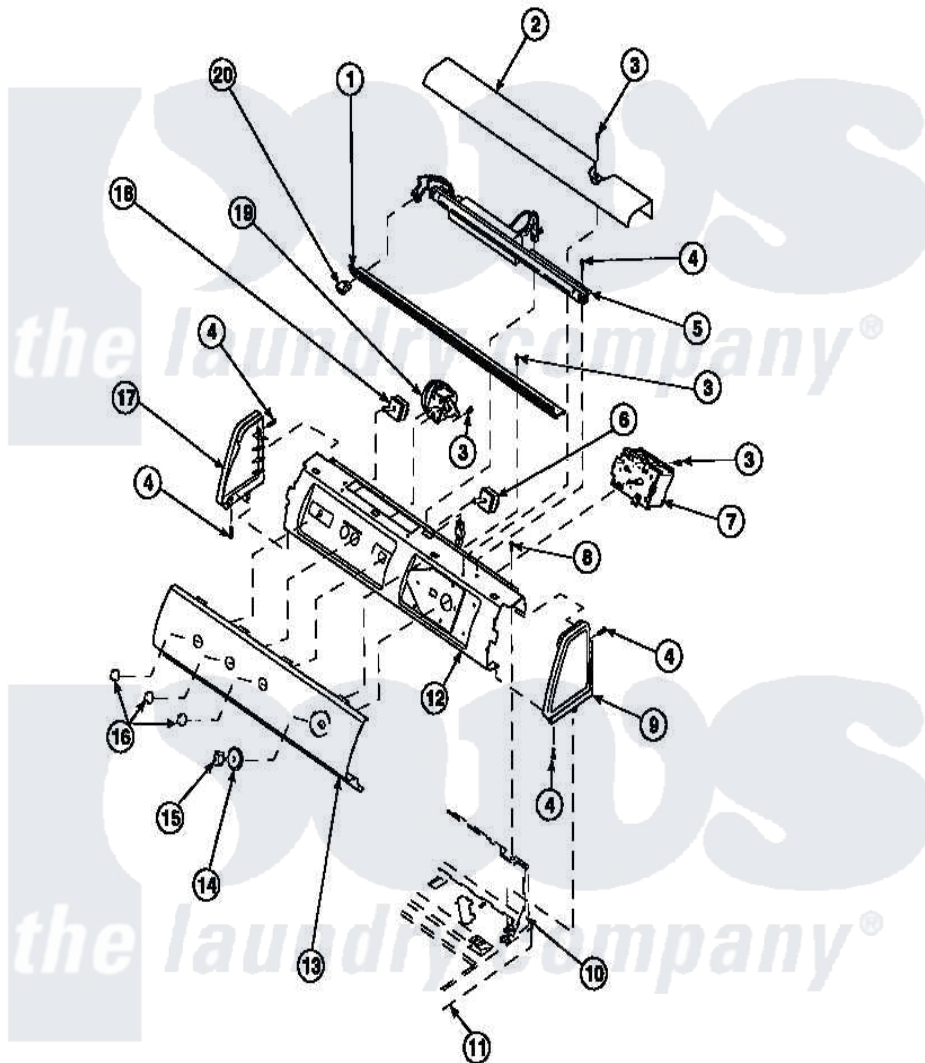

Amana LW6123LM (BOM: PLW6123LM B) 16 - GRAPHIC PANEL, CTRL MTG PLATE AND CTRLS

Amana Residential Amana LW6123LM (BOM: PLW6123LM B) Washer Parts Parts Diagram 16 - GRAPHIC PANEL, CTRL MTG PLATE AND CTRLS
Click on the part number to view part

Item	Original Part Number	Replaced By	Status	Part Description
2	34824		Not Available	TOP COVER
3	23962	W10116760		Screw
4	501086	90767		Screw, 8A X 3/8 HeX Washer Head Tapping
8	34904	489355		Screw, 8 X 1/2
9	34817		Not Available	END CAP(RIGHT)
10	34903		Not Available	PANEL, BACK HOOD (USE 37782)
11	34902P		Not Available	TOP
12	34821		Not Available	CONTROL MOUNTING PLATE
14	36700		Not Available	TIMER KNOB SKIRT
15	35333		Not Available	TIMER KNOB
16	36701		Not Available	KNOB, TEMP
17	34818		Not Available	END CAP(LEFT)
19	36045	40055101		Switch, Pressure