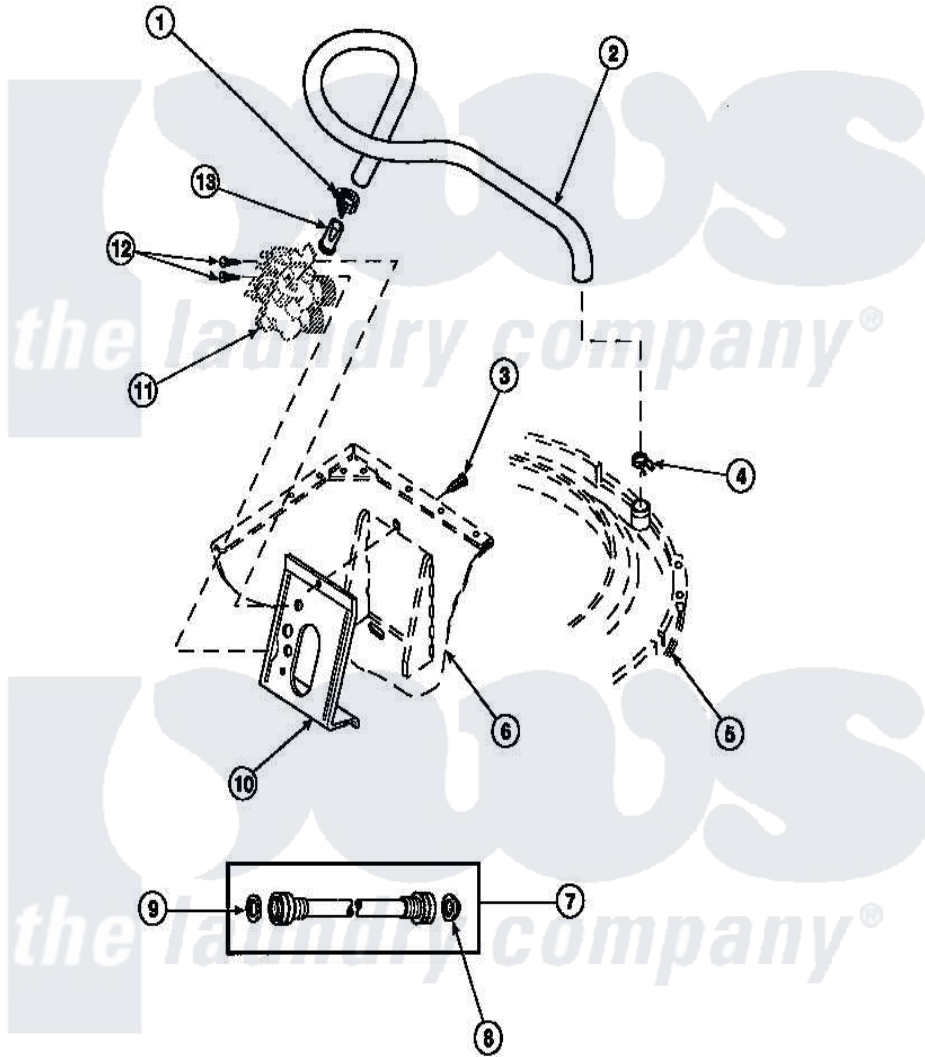

**Amana LW6123LM (BOM: PLW6123LM B) 17 - INLET/FILL HOSE & MIXING VLV MTG BRKT**

Amana Residential Amana LW6123LM (BOM: PLW6123LM B) Washer Parts Diagram 17 - INLET/FILL HOSE & MIXING VLV MTG BRKT  
 Click on the part number to view part

Item	Original Part Number	Replaced By	Status	Part Description
1	36801	<a href="#">596669</a>		Clamp, Manifold
2	35874	<a href="#">38155</a>		Hose, Mix Valve To TU
3	33562	<a href="#">27001200</a>		Screw
4	<a href="#">29210</a>			Hose Clamp
5	<a href="#">36025P</a>			Assembly, Tub Cover and Gasket
6	34475P		Not Available	CABINET
7	20618	<a href="#">21001467</a>		Hose- 10'
"	20617		Not Available	HOSE, INLET (8 FT)
"	28330P	<a href="#">202860</a>		Inlet Hose Assembly
8	28605	<a href="#">22002960</a>		Strainer, Washer Inlet
9	20290	<a href="#">Y013783</a>		Washer, Inlet Hose
10	34972	<a href="#">39407</a>		Bracket, Valve
11	34963	<a href="#">34963P</a>		Valve Mixing Package
12	501086	<a href="#">00767</a>		Screw, 8A X 3/8 HeX Washer