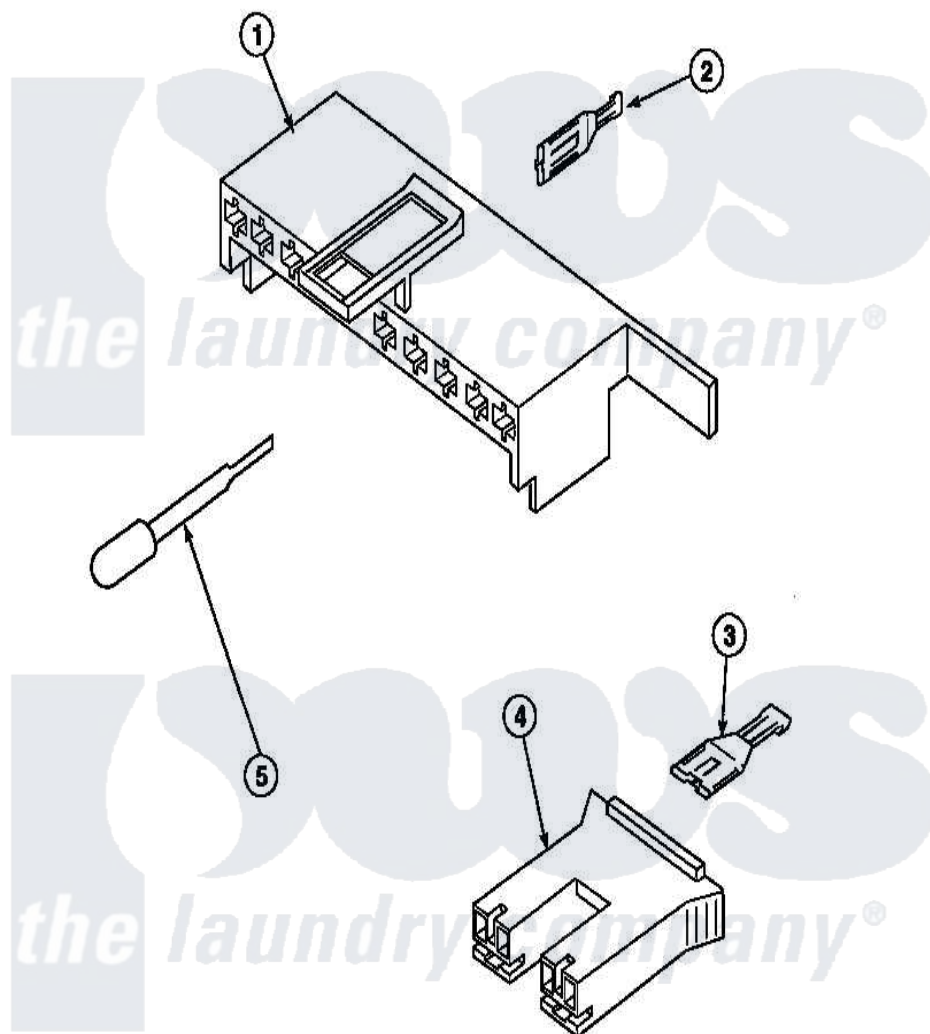

Amana LW6123LM (BOM: PLW6123LM B) 19 - MIXING VALVE & MOTOR CONN BLOCKS, TERM

Amana [Residential Amana LW6123LM \(BOM: PLW6123LM B\) Washer Parts](#) Parts Diagram 19 - MIXING VALVE & MOTOR CONN BLOCKS, TERM
Click on the part number to view part

Item	Original Part Number	Replaced By	Status	Part Description
1	34677			10 Circuit Plug
2	Y00188			Molex Terminal
3	Y00121		Not Available	SPADE TERMINAL(12 GAUGE) (1/4 INCH-(2) 18 GAUGE WIRES O
4	34676			Plug
"	34675		Not Available	PLUG
5	283P4			Terminal Extractor Tool