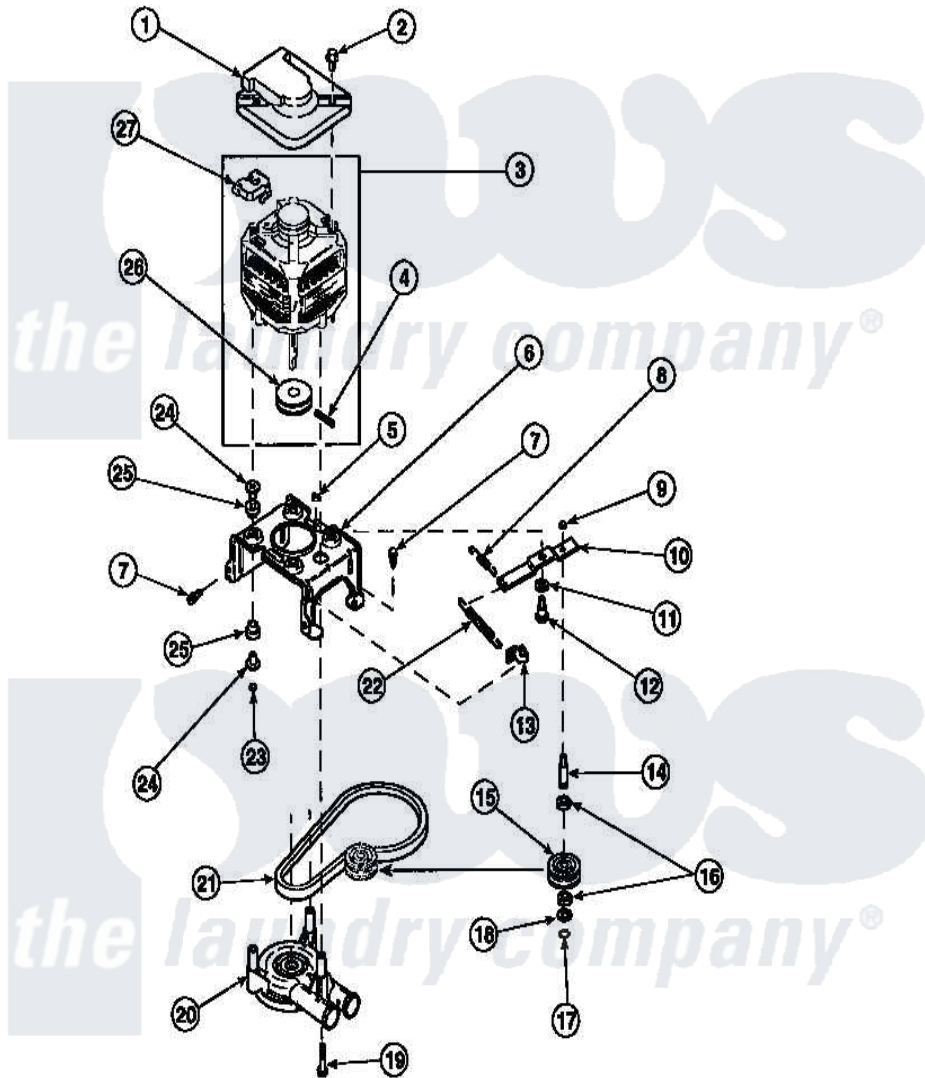

Amana LW6123LM (BOM: PLW6123LM B) 20 - MOTOR, MTG BRKT, BELT, PUMP & IDLER ASSY

Amana Residential Amana LW6123LM (BOM: PLW6123LM B) Washer Parts Parts Diagram 20 - MOTOR, MTG BRKT, BELT, PUMP & IDLER ASSY
 Click on the part number to view part

Item	Original Part Number	Replaced By	Status	Part Description
1	34754	40112301		Shield, Motor
2	36639	4312464		Screw
3	34571P	27001215		Motor W/Pulley
4	23750			Pin, Roll
5	52566	27001225		Nut, Jam Mid Lock 1/4-20
6	34890		Not Available	BRACKET,MOTOR MOUNT
"	37415P			Kit, Motor Brkt
"	37415	37415P		Kit, Motor Brkt
7	Y31645	27001200		Screw
8	30620		Not Available	SPRING,IDLER LEVER HEL
9	28803	2221070		Clamp, Nylon
10	31054	40041002		Lever, Idler
"	37443	40041002		Lever, Idler
11	81392	40054701		Washer
12	27229	40038901		Screw, 1/4-20

13	28849		Clip, Spring
14	28802		Shaft, Idler
15	28800	Not Available	WHEEL, IDLER
16	Y29443		Washer, Felt
17	23748		Ring, Retaining
18	52549		Washer, 501 ID X3/4 Odx
19	Y34565	40063701	Screw, 10-16 x 1.75
20	36863P	27001233	Pump
21	28808		Belt, Agitate And Spin
22	37366		Spring, Idler
"	37606		Spring, Idler Lever
23	35423	3400029	Nut, Adapter Plate
24	34791		Post, Mount-Motor
25	34788		Mount, Motor
26	27171	Not Available	PULLEY, MOTOR
27	35632	Not Available	SWITCH, MOTOR