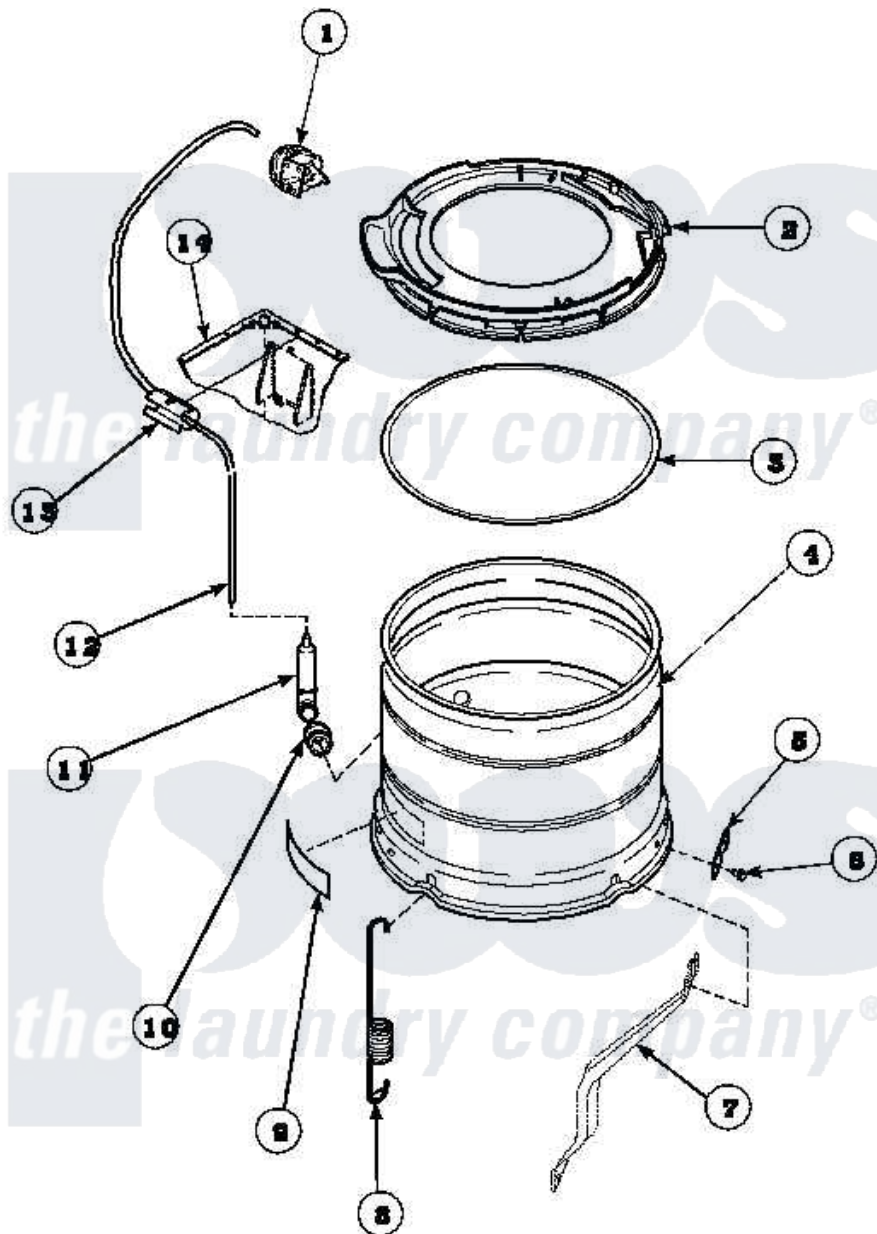

# Amana LW6123LM (BOM: PLW6123LM B) 21 - OUTER TUB, COVER AND PRESSURE HOSE

Amana Residential Amana LW6123LM (BOM: PLW6123LM B) Washer Parts Parts Diagram 21 - OUTER TUB, COVER AND PRESSURE HOSE

[Click on the part number to view part](#)

Item	Original Part Number	Replaced By	Status	Part Description
1	36045	<a href="#">40055101</a>		Switch, Pressure
2	<a href="#">36025P</a>			Assembly, Tub Cover and Gasket
3	<a href="#">32857</a>			Gasket, Tub Cover Small
4	<a href="#">34438P</a>			Assembly, Outer Tub
5	<a href="#">27926</a>			Plate, Leg .063
6	35369	<a href="#">40128701</a>		Screw, 5/16-18 X .50
7	34471		Not Available	LEG,SUPPORT
8	<a href="#">35948</a>			Spring, Leg-Large Tub
9	500049		Not Available	STICKER
10	29175	<a href="#">40037801</a>		Grommet
11	30907	<a href="#">40008501</a>		Assembly, Pressure Bulb
12	29213	<a href="#">39125</a>		Tubing 31
13	36985		Not Available	CLIP, HOSE
14	34475P		Not Available	CABINET