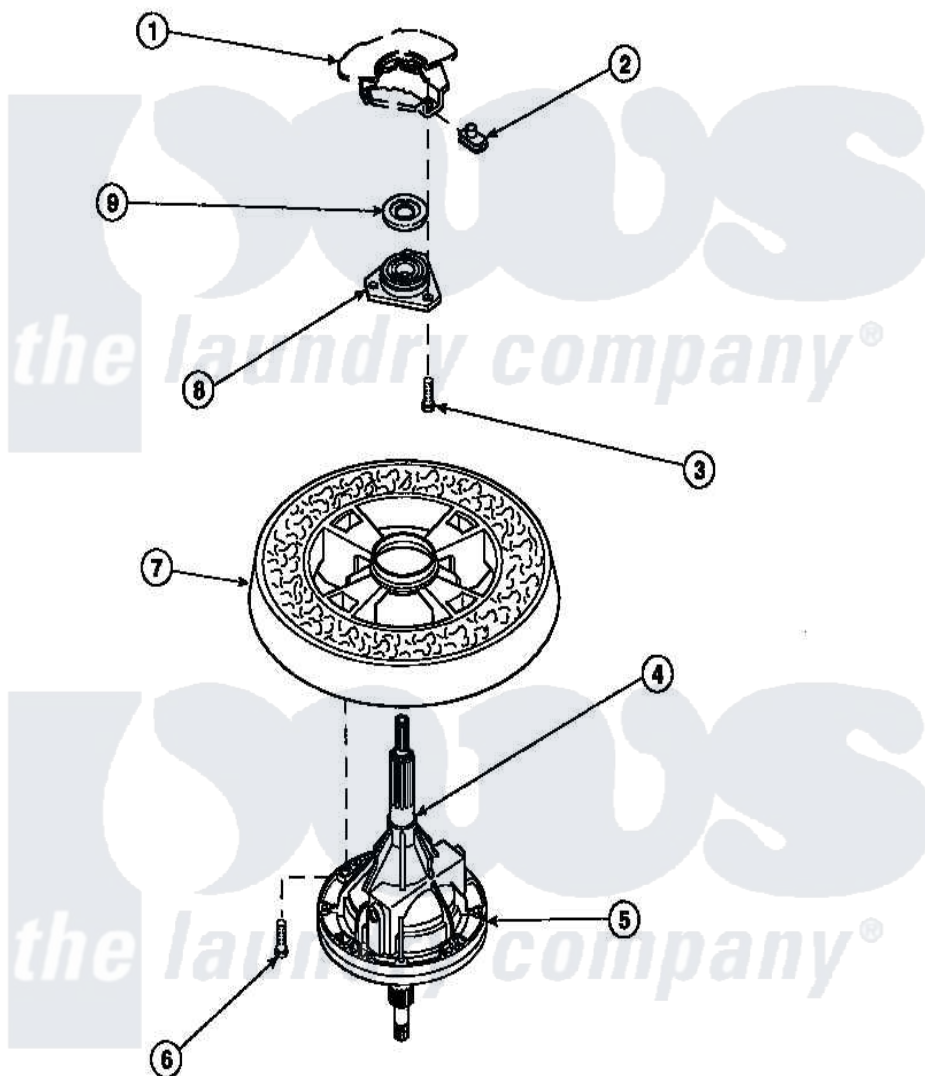

Amana LW6123LM (BOM: PLW6123LM B) 27 - TRANSMISSION ASSY AND BALANCE RING

Amana Residential Amana LW6123LM (BOM: PLW6123LM B) Washer Parts Parts Diagram 27 - TRANSMISSION ASSY AND BALANCE RING

Click on the part number to view part

Item	Original Part Number	Replaced By	Status	Part Description
1	34438P			Assembly, Outer Tub
2	27222			Nut, Retainer 5/16-18
3	36991	3400500		Bolt, 3405245 5/16-18 X 3/4
4	27604P			Never-Seeze 1 Oz Tube
5	34526P			Assembly, Transmission
6	37047		Not Available	SCREW, CAP
7	34731		Not Available	ASSY,BALANCE RING-COMPL
8	27182	40004201P		Main Bearing Assembly
9	27187			Flinger