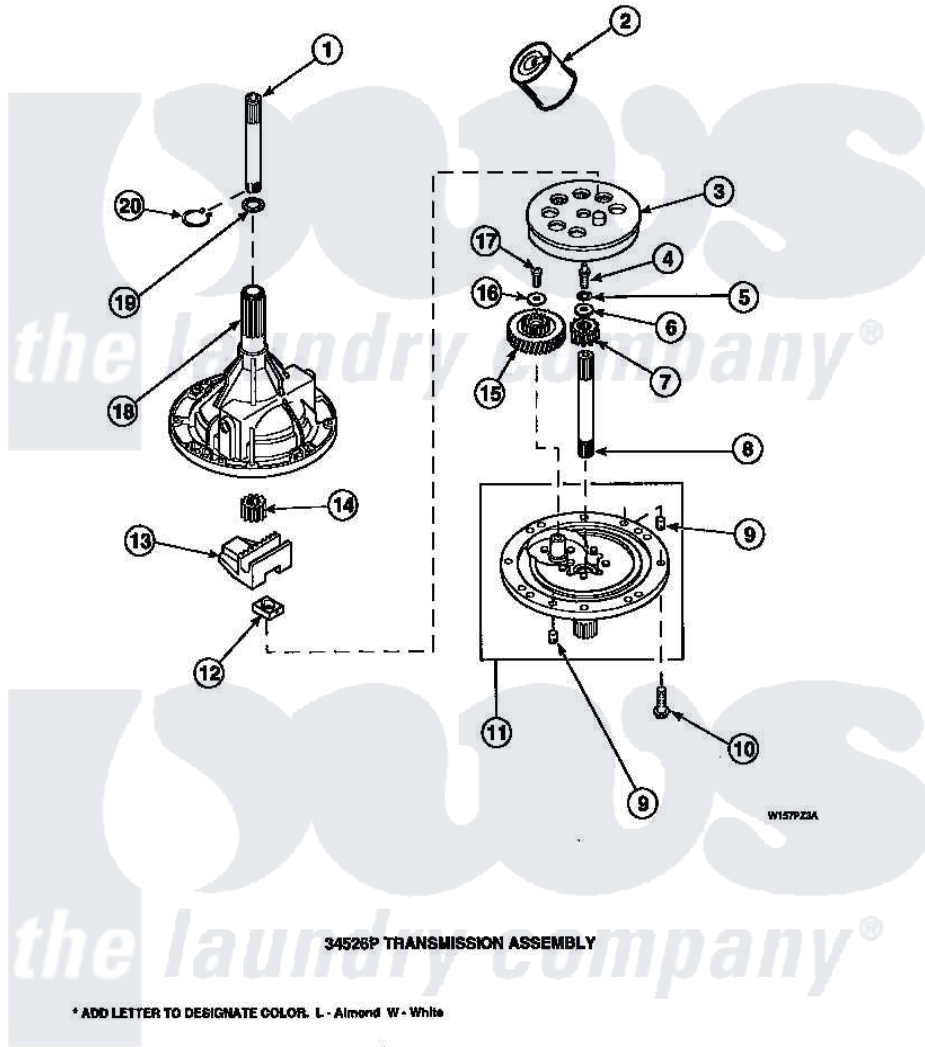

Amana LW6123WM (BOM: PLW6123WM A) 01 - 34526P TRANSMISSION ASSY

Amana Residential Amana LW6123WM (BOM: PLW6123WM A) Washer Parts Parts Diagram 01 - 34526P TRANSMISSION ASSY
 Click on the part number to view part

Item	Original Part Number	Replaced By	Status	Part Description
1	Y36570			Shaft, Output
2	27243P			Oil, CW Transmission F-
3	26577			Assembly, Gear And Stud
4	27030		Not Available	SCREW, 1/4-20 SPECIAL
5	21456			Lockwasher, 1/4 Intshkp
6	26509	40041501		Washer
7	36562			Pinion, Drive
8	34853			Shaft, Input
9	27172			Pin, Dowel
10	32814		Not Available	SCREW, 1/4-20X7/8 SERRA
11	38290			Assembly, Cover
12	26493			Slide
13	Y31526			Rack
14	27003			Pinion, Agitator
15	29161			Gear, Reduction

16	29260	Not Available	WASHER
17	29273		Screw, 1/4-20 X 3/8
18	33223	Not Available	ASSY, TRANSMISSION CASE
19	35092		Washer, 3628id X 1.00 X .056
20	27197		Ring, Retaining
NI	37577P	Not Available	SEALANT