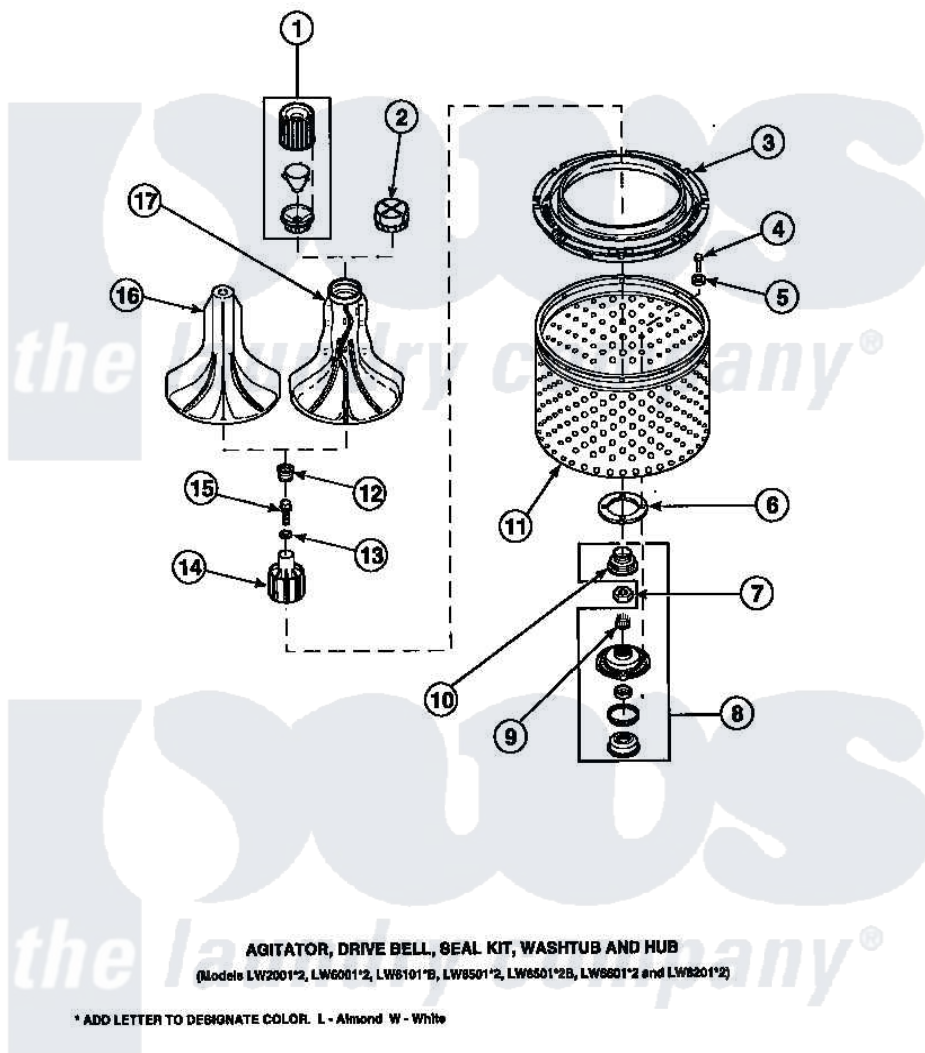

Amana LW6123WM (BOM: PLW6123WM A) 02 - AGITATOR/DRIVE BELL/SEAL KIT/TUB & HUB

Amana [Residential Amana LW6123WM \(BOM: PLW6123WM A\) Washer Parts](#) Parts Diagram 02 - AGITATOR/DRIVE BELL/SEAL KIT/TUB & HUB
 Click on the part number to view part

Item	Original Part Number	Replaced By	Status	Part Description
1	36542	40002101W		Assembly, Fabric Softner
2	36515			Cap, Agitator
3	35035			Guard, Clothes
4	27202	W10116787		Screw
5	28094			Gasket
7	Y29220	40016301		Nut, Lock
8	495P3	R9900552		Hub And Seal
9	29728	40008301		Insert, Spline
10	36425	40016101		Seal, Bell Drive
12	36511	40008401		Plug, Bell
13	36472			O-Ring
15	34288	40065102		Screw, Shoulder 1/4
16	33513			Agitator, Short-Coin
17	33174	40000501W		Agitator, Flex Vane