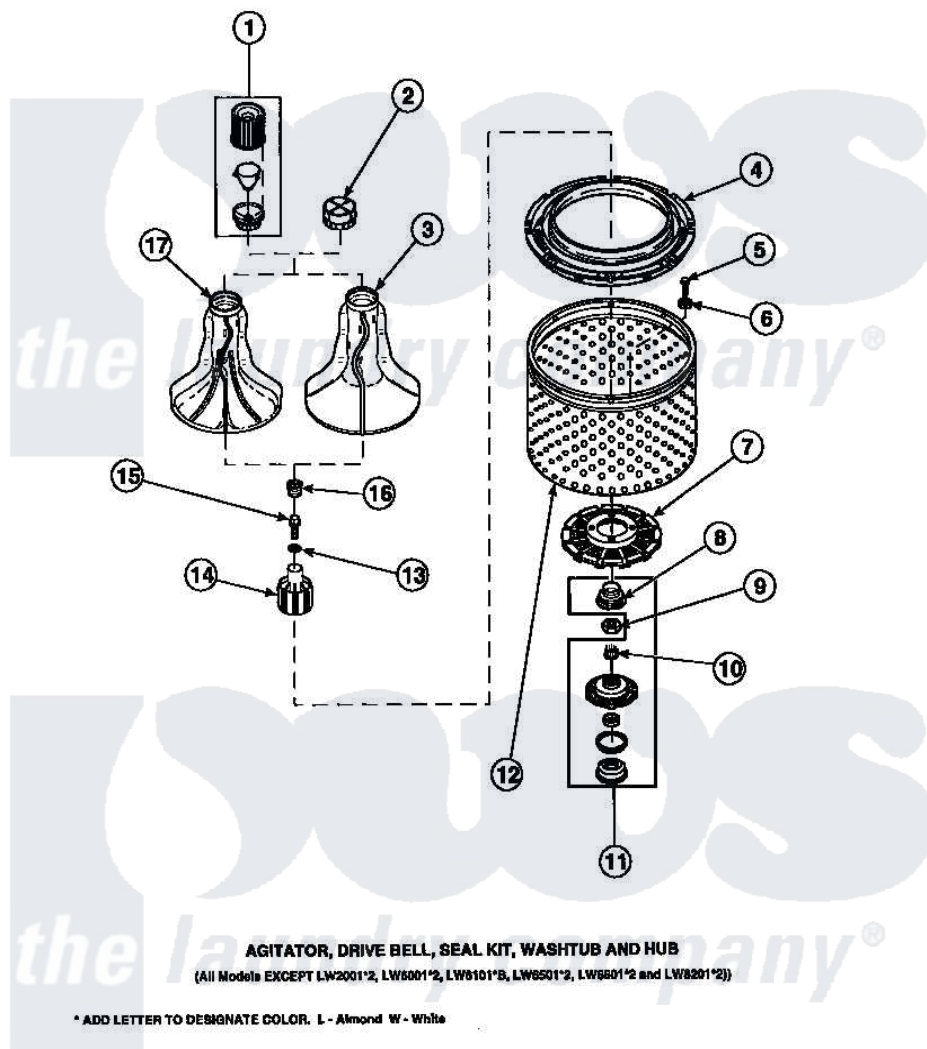

Amana LW6123WM (BOM: PLW6123WM A) 03 - AGITATOR/DRIVE BELL/SEAL KIT/TUB & HUB

Amana Residential Amana LW6123WM (BOM: PLW6123WM A) Washer Parts Parts Diagram 03 - AGITATOR/DRIVE BELL/SEAL KIT/TUB & HUB
 Click on the part number to view part

Item	Original Part Number	Replaced By	Status	Part Description
1	36542	40002101W		Assembly, Fabric Softner
2	36515			Cap, Agitator
3	36507	40000501W		Agitator, Flex Vane
4	35035			Guard, Clothes
5	27202	W10116787		Screw
6	28094			Gasket
7	32998	39371		Filter Lin
8	36425	40016101		Seal, Bell Drive
9	Y29220	40016301		Nut, Lock
10	29728	40008301		Insert, Spline
11	495P3	R9900552		Hub And Seal
12	33501P	R9900144		Kit- Wash
13	36472			O-Ring
14	36443P	R9900189		Kit, Drive Bell And Seal
15	34288	40065102		Screw, Shoulder 1/4