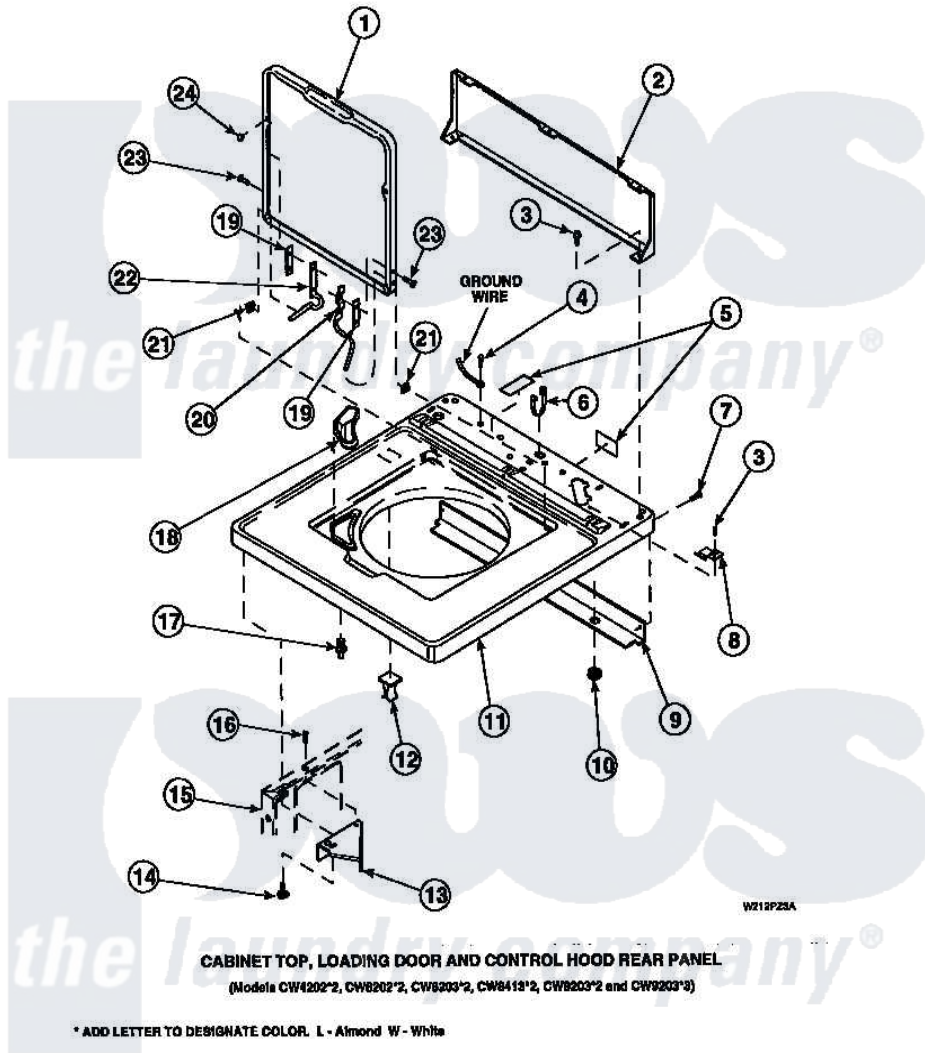

**Amana LW6123WM (BOM: PLW6123WM A) 05 - CAB TOP/LOADING DR & CTRL HOOD REAR PAN**

Amana Residential Amana LW6123WM (BOM: PLW6123WM A) Washer Parts Parts Diagram 05 - CAB TOP/LOADING DR & CTRL HOOD REAR PAN  
 Click on the part number to view part

Item	Original Part Number	Replaced By	Status	Part Description
2	34903		Not Available	PANEL, BACK HOOD (USE 37782)
3	23962	<a href="#">W10116760</a>		Screw
4	<a href="#">52909</a>			Screw, 10B-16 X 1/2 HeX
6	21903	<a href="#">211881</a>		Grommet, Cord Part Not Used-Gas Models Only
7	27196	<a href="#">27001200</a>		Screw
8	35887	<a href="#">40063901</a>		Clip, Hold Down
11	34902P		Not Available	TOP
12	36519		Not Available	CLIP
13	<a href="#">36034</a>			Bracket, Director-Module
14	Y31644	<a href="#">27001200</a>		Screw
15	34475P		Not Available	CABINET
16	36035		Not Available	SCREW,8-18X3/8 PHIL FLT HD
17	<a href="#">56534</a>			Barrel, Support