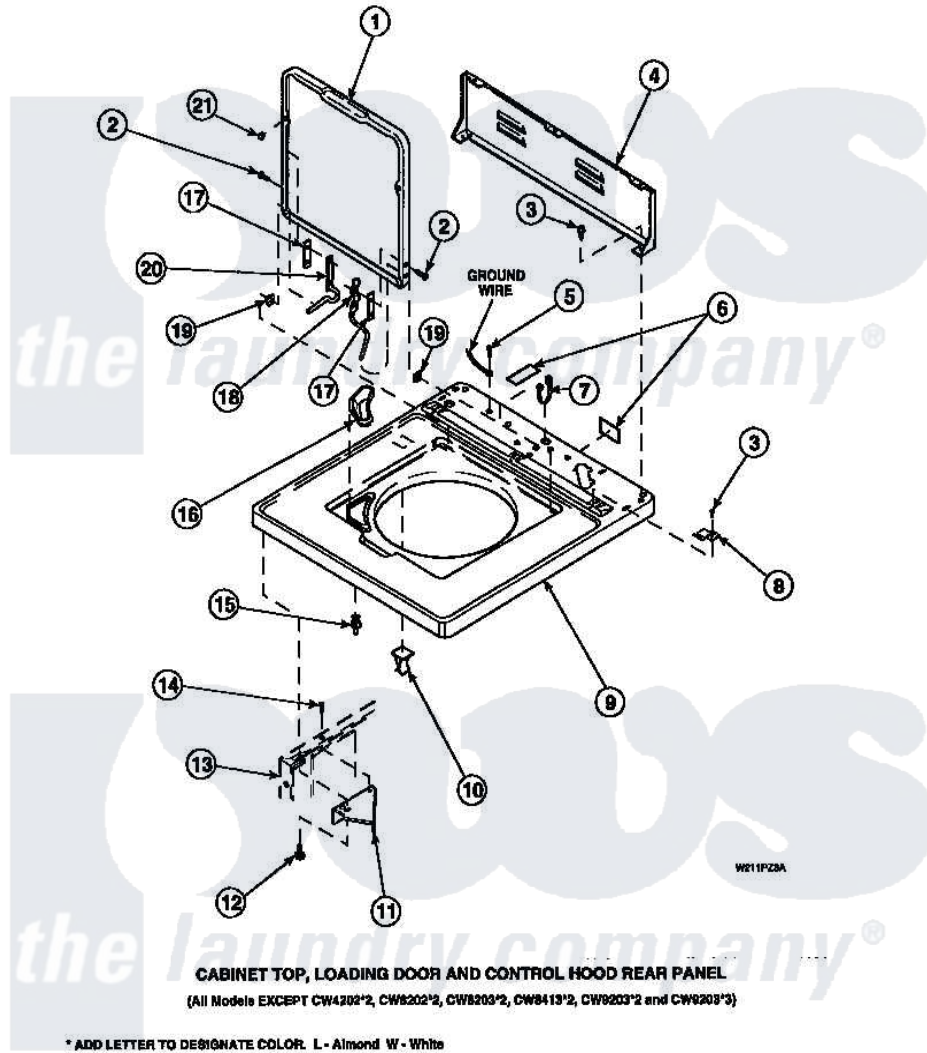

Amana LW6123WM (BOM: PLW6123WM A) 06 - CAB TOP/LOADING DR & CTRL HOOD REAR PAN

Amana Residential Amana LW6123WM (BOM: PLW6123WM A) Washer Parts Parts Diagram 06 - CAB TOP/LOADING DR & CTRL HOOD REAR PAN
 Click on the part number to view part

Item	Original Part Number	Replaced By	Status	Part Description
1	33541P		Not Available	LID
2	34337	W10119828		Screw, Lid Hinge Mounting
3	23962	W10116760		Screw
4	34903		Not Available	PANEL, BACK HOOD (USE 37782)
5	52909			Screw, 10B-16 X 1/2 HeX
6	24903		Not Available	STICKER,DISCONNECT POW
7	21903	211881		Grommet, Cord Part Not Used-Gas Models Only
8	35887	40063901		Clip, Hold Down
9	34902P		Not Available	TOP
10	36519		Not Available	CLIP
11	36034			Bracket, Director-Module
12	Y31644	27001200		Screw
13	34475P		Not Available	CABINET

14	36035	Not Available	SCREW,8-18X3/8 PHIL FLT HD
15	56534		Barrel, Support
16	34776	Not Available	DISPENSER,BLEACH
17	34338		Gasket, Hinge
18	36437		Hinge, Lid R
19	33446	40008201	Bushing, Hinge
20	36513		Hinge, Left
21	21685	40038001	Bumper
NI	26594P		Grease, Silicone - 2 Oz Tube