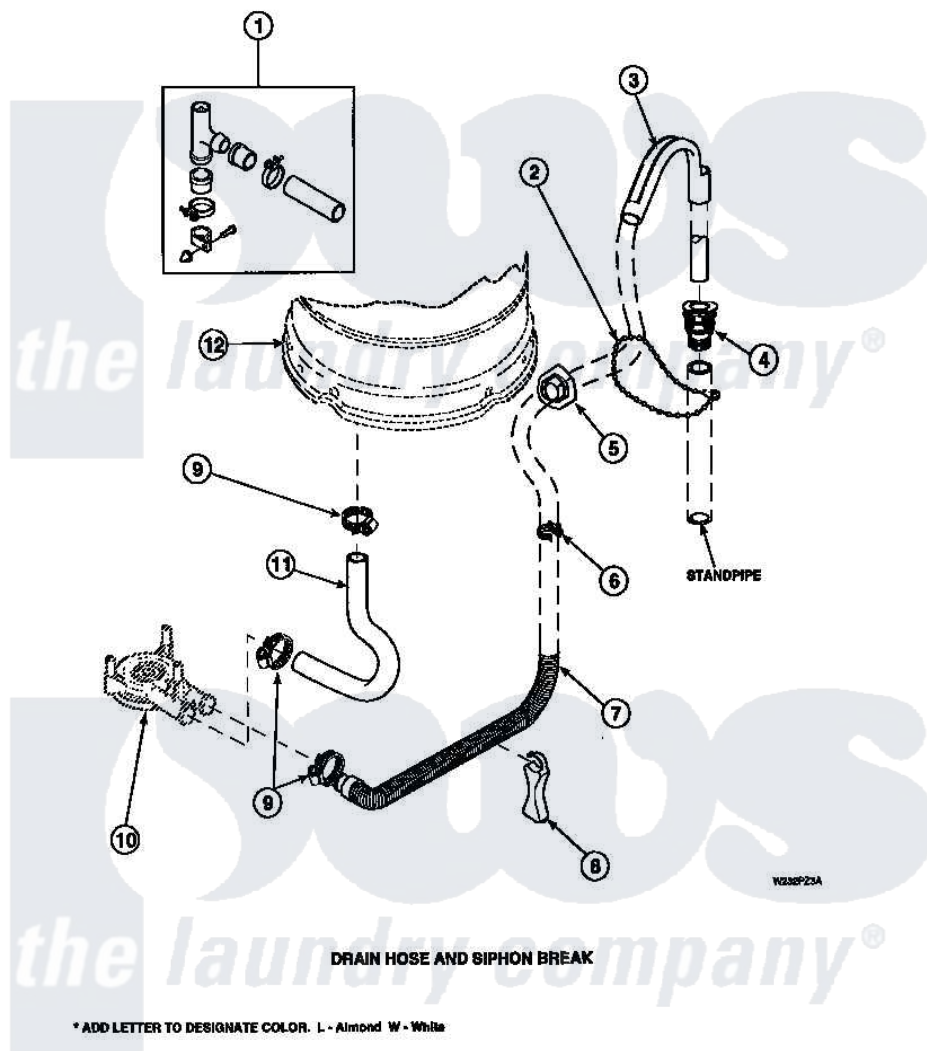

# Amana LW6123WM (BOM: PLW6123WM A) 07 - DRAIN HOSE AND SIPHON BREAK

Amana Residential Amana LW6123WM (BOM: PLW6123WM A) Washer Parts Parts Diagram 07 - DRAIN HOSE AND SIPHON BREAK

Click on the part number to view part

Item	Original Part Number	Replaced By	Status	Part Description
1	562P3	<a href="#">76660</a>		Break-Sphn
2	33489	<a href="#">8539404</a>		Tie-Wire
3	33615	<a href="#">22003814</a>		Retainer, Drain Hose
4	36878	<a href="#">40008101</a>		Adapter, Standpipe
5	<a href="#">32219</a>			Relief, Strain
6	<a href="#">36014</a>			Clip, Retainer-Hose
7	37245	<a href="#">40053901</a>		Hose, Drain
8	<a href="#">36522</a>			Hose Support
"	<a href="#">35487</a>			Support, Hose
9	36802	<a href="#">285655</a>		Clamp, Hose
10	36863P	<a href="#">27001233</a>		Pump
11	<a href="#">35753</a>			Hose, Tub To Pump-Ddp
"	<a href="#">35752</a>			Hose, Tub To Pump-Ddp
12	<a href="#">34438P</a>			Assembly, Outer Tub
"	<a href="#">34439P</a>			Outer Tub