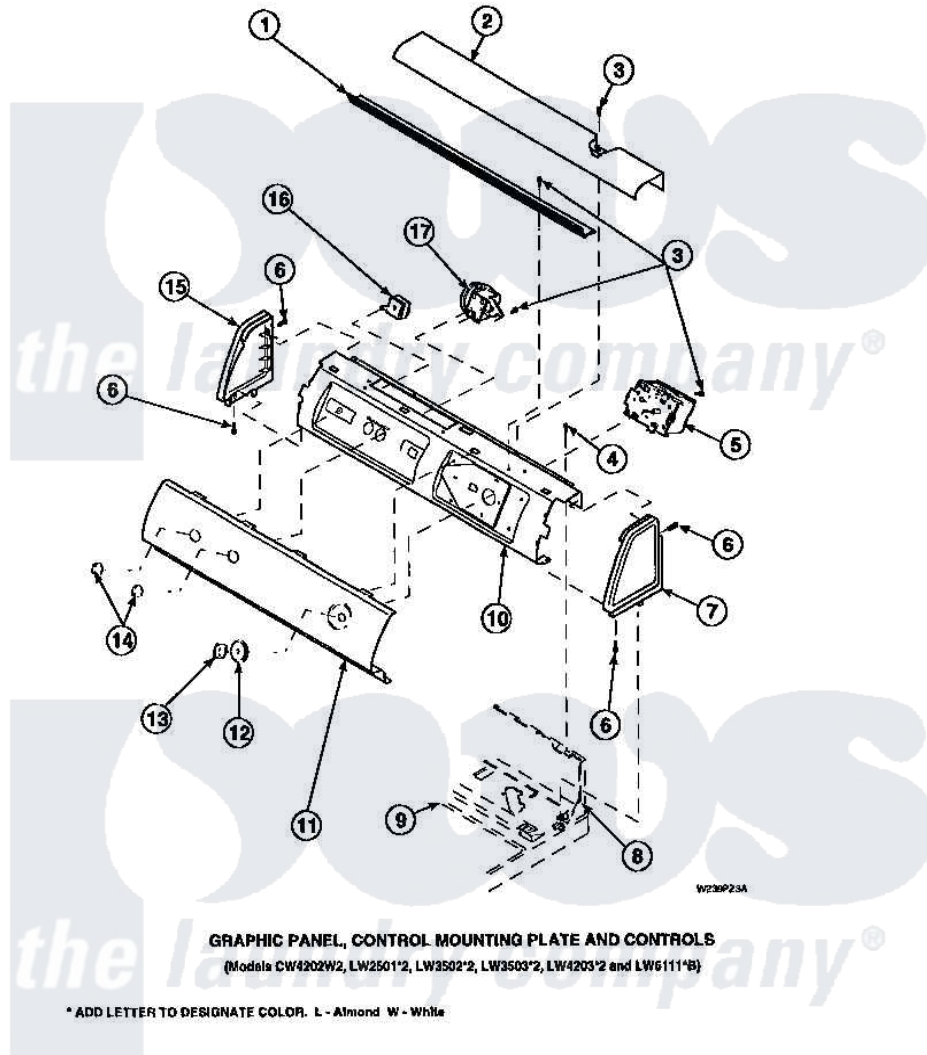

**Amana LW6123WM (BOM: PLW6123WM A) 09 - GRAPHIC PANEL, CTRL  
MTG PLATE AND CTRLS**

Amana Residential Amana LW6123WM (BOM: PLW6123WM A) Washer Parts Diagram 09 - GRAPHIC PANEL, CTRL MTG PLATE AND CTRLS  
Click on the part number to view part

Item	Original Part Number	Replaced By	Status	Part Description
1	Y34826		Not Available	DIFFUSER,LAMP-CLEAR
2	34823		Not Available	COVER, TOP
3	23962	<a href="#">W10116760</a>		Screw
4	34904	<a href="#">489355</a>		Screw, 8 X 1/2
6	501086	<a href="#">90767</a>		Screw, 8A X 3/8 HeX Washer Head Tapping
7	34815		Not Available	PANEL, END R.H. (BLK)
8	34903		Not Available	PANEL, BACK HOOD (USE 37782)
9	34902P		Not Available	TOP
10	34821		Not Available	CONTROL MOUNTING PLATE
12	<a href="#">34848</a>			Assembly, Timer Skirt
13	34844		Not Available	KNOB,TIMER
14	<a href="#">34847</a>			Assembly, Knob-Rotary
15	<a href="#">34816</a>			Panel, End