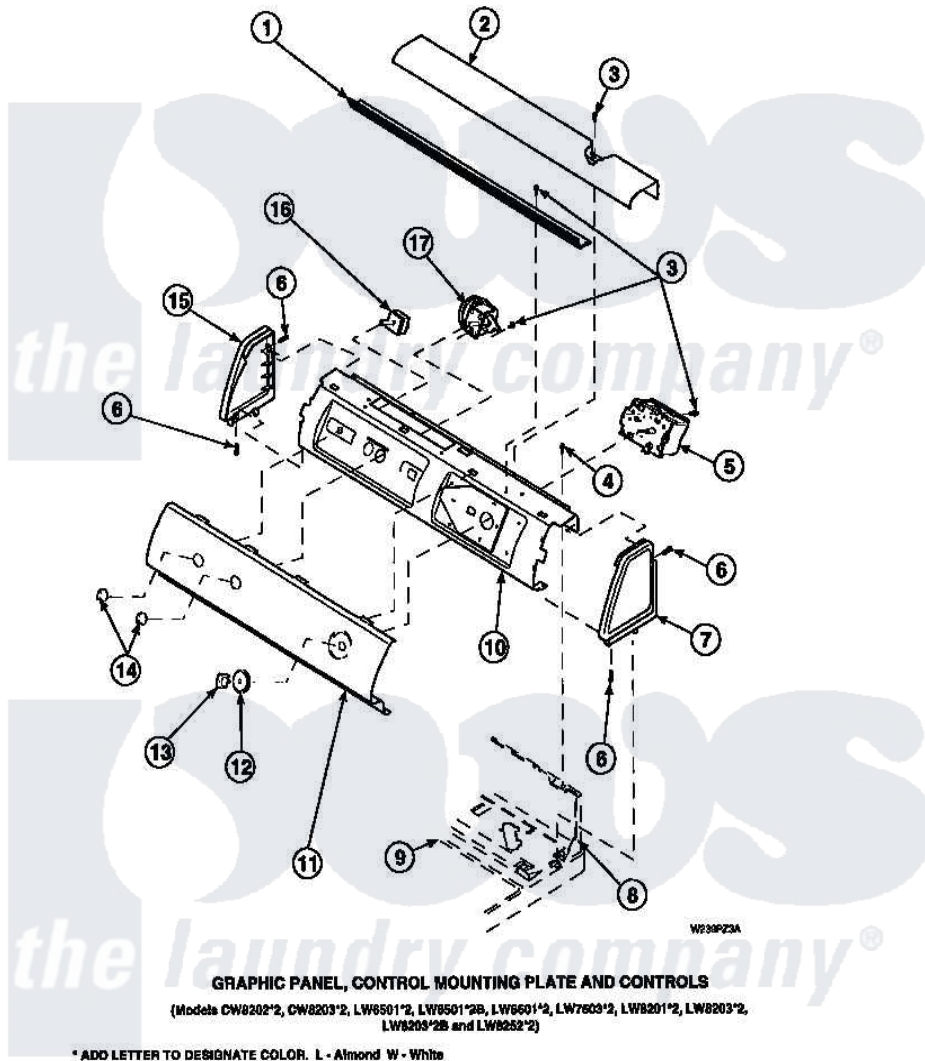

Amana LW6123WM (BOM: PLW6123WM A) 10 - GRAPHIC PANEL, CTRL MTG PLATE AND CTRLS

Amana Residential Amana LW6123WM (BOM: PLW6123WM A) Washer Parts Parts Diagram 10 - GRAPHIC PANEL, CTRL MTG PLATE AND CTRLS
 Click on the part number to view part

Item	Original Part Number	Replaced By	Status	Part Description
1	Y34826		Not Available	DIFFUSER,LAMP-CLEAR
3	23962	W10116760		Screw
4	34904	489355		Screw, 8 X 1/2
5	31239	31239P		Timer 3 Cycle Package
6	501086	90767		Screw, 8A X 3/8 HeX Washer Head Tapping
8	34903		Not Available	PANEL, BACK HOOD (USE 37782)
9	34902P		Not Available	TOP
10	34821		Not Available	CONTROL MOUNTING PLATE
11	37681W		Not Available	PANEL, GRAPHICS (WHITE)
"	36613		Not Available	GRAPHIC PANEL
17	35010	39035		Switch, Pressure-Var
"	36045	40055101		Switch, Pressure