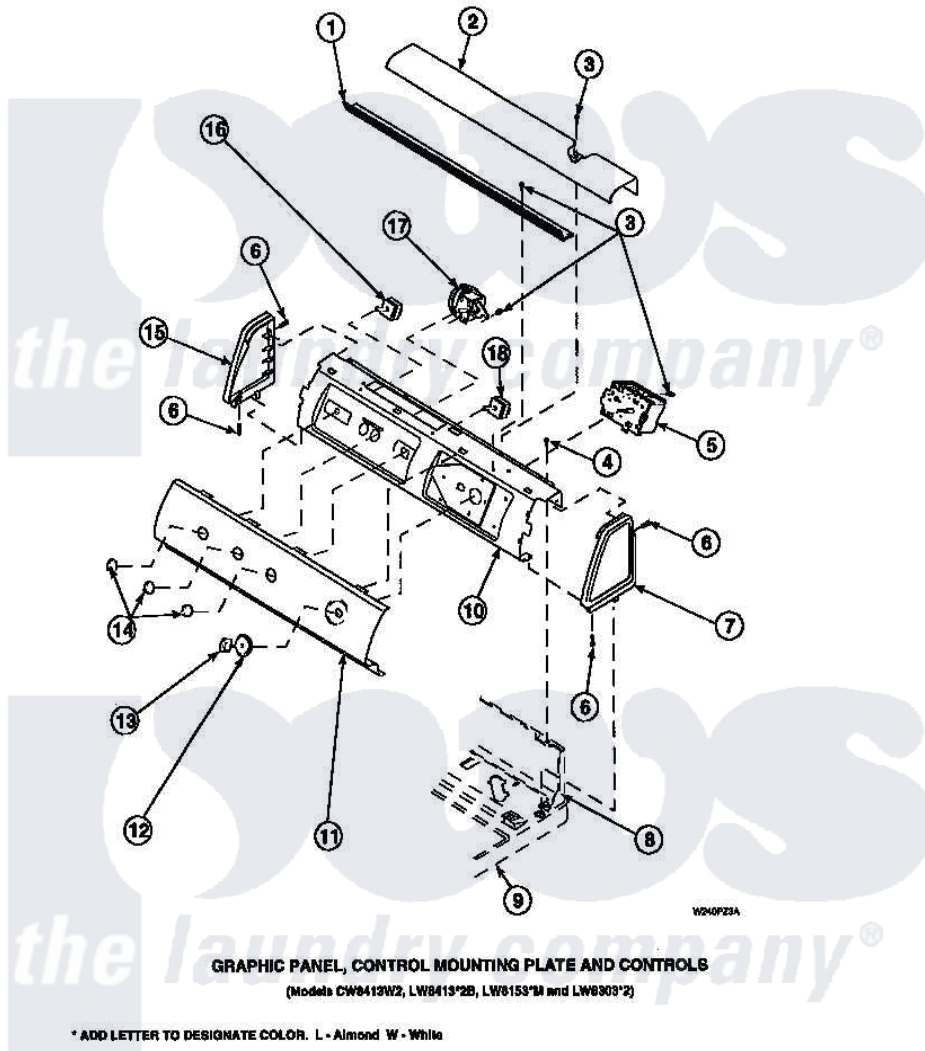

Amana LW6123WM (BOM: PLW6123WM A) 11 - GRAPHIC PANEL, CTRL MTG PLATE AND CTRLS

Amana Residential Amana LW6123WM (BOM: PLW6123WM A) Washer Parts Parts Diagram 11 - GRAPHIC PANEL, CTRL MTG PLATE AND CTRLS
 Click on the part number to view part

Item	Original Part Number	Replaced By	Status	Part Description
1	Y34826		Not Available	DIFFUSER,LAMP-CLEAR
3	23962	W10116760		Screw
4	34904	489355		Screw, 8 X 1/2
5	36607			Timer, 4 Cycle
6	501086	90767		Screw, 8A X 3/8 HeX Washer Head Tapping
8	34903		Not Available	PANEL, BACK HOOD (USE 37782)
9	34902P		Not Available	TOP
10	34821		Not Available	CONTROL MOUNTING PLATE
11	36611		Not Available	PANEL, GRAPHICS
16	36335	40046601		Switch, Temperature Select
17	36045	40055101		Switch, Pressure
18	35118	40039501		Switch, Speed