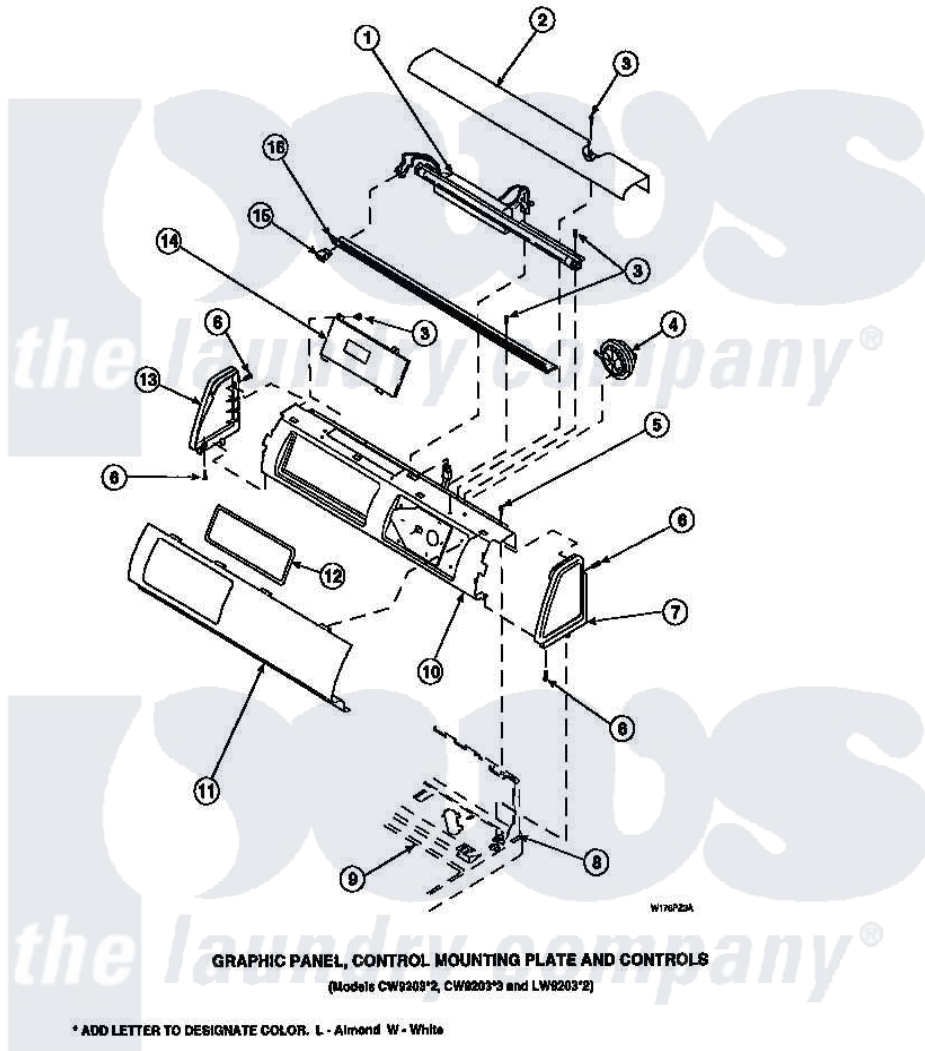

**Amana LW6123WM (BOM: PLW6123WM A) 12 - GRAPHIC PANEL, CTRL
MTG PLATE AND CTRLS**

Amana Residential Amana LW6123WM (BOM: PLW6123WM A) Washer Parts Parts Diagram 12 - GRAPHIC PANEL, CTRL MTG PLATE AND CTRLS
Click on the part number to view part

| Item | Original Part Number | Replaced By | Status | Part Description |
|------|----------------------|---------------------------|---------------|---|
| 3 | 23962 | W10116760 | | Screw |
| 5 | 34904 | 489355 | | Screw, 8 X 1/2 |
| 6 | 501086 | 90767 | | Screw, 8A X 3/8 HeX Washer Head Tapping |
| 8 | 34903 | | Not Available | PANEL, BACK HOOD (USE 37782) |
| 9 | 34902P | | Not Available | TOP |