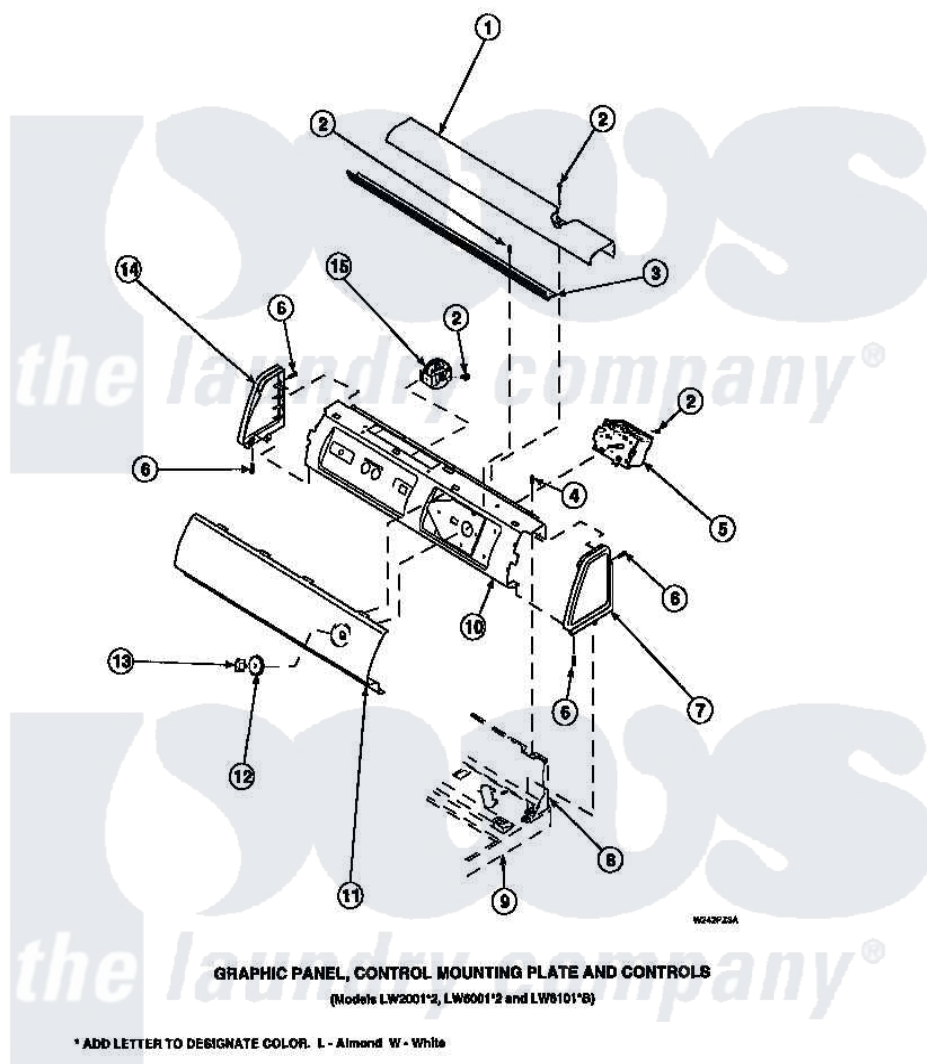

**Amana LW6123WM (BOM: PLW6123WM A) 13 - GRAPHIC PANEL, CTRL  
MTG PLATE AND CTRLS**

Amana Residential Amana LW6123WM (BOM: PLW6123WM A) Washer Parts Parts Diagram 13 - GRAPHIC PANEL, CTRL MTG PLATE AND CTRLS  
Click on the part number to view part

Item	Original Part Number	Replaced By	Status	Part Description
1	34823		Not Available	COVER, TOP
2	23962	<a href="#">W10116760</a>		Screw
3	Y34826		Not Available	DIFFUSER,LAMP-CLEAR
4	34904	<a href="#">489355</a>		Screw, 8 X 1/2
6	501086	<a href="#">90767</a>		Screw, 8A X 3/8 HeX Washer Head Tapping
7	34815		Not Available	PANEL, END R.H. (BLK)
8	34903		Not Available	PANEL, BACK HOOD (USE 37782)
9	34902P		Not Available	TOP
10	34821		Not Available	CONTROL MOUNTING PLATE
12	33817		Not Available	ASSY,TIMER SKIRT-BLACK
13	<a href="#">33897</a>			Knob, Timer-Washer-Blac
14	<a href="#">34816</a>			Panel, End