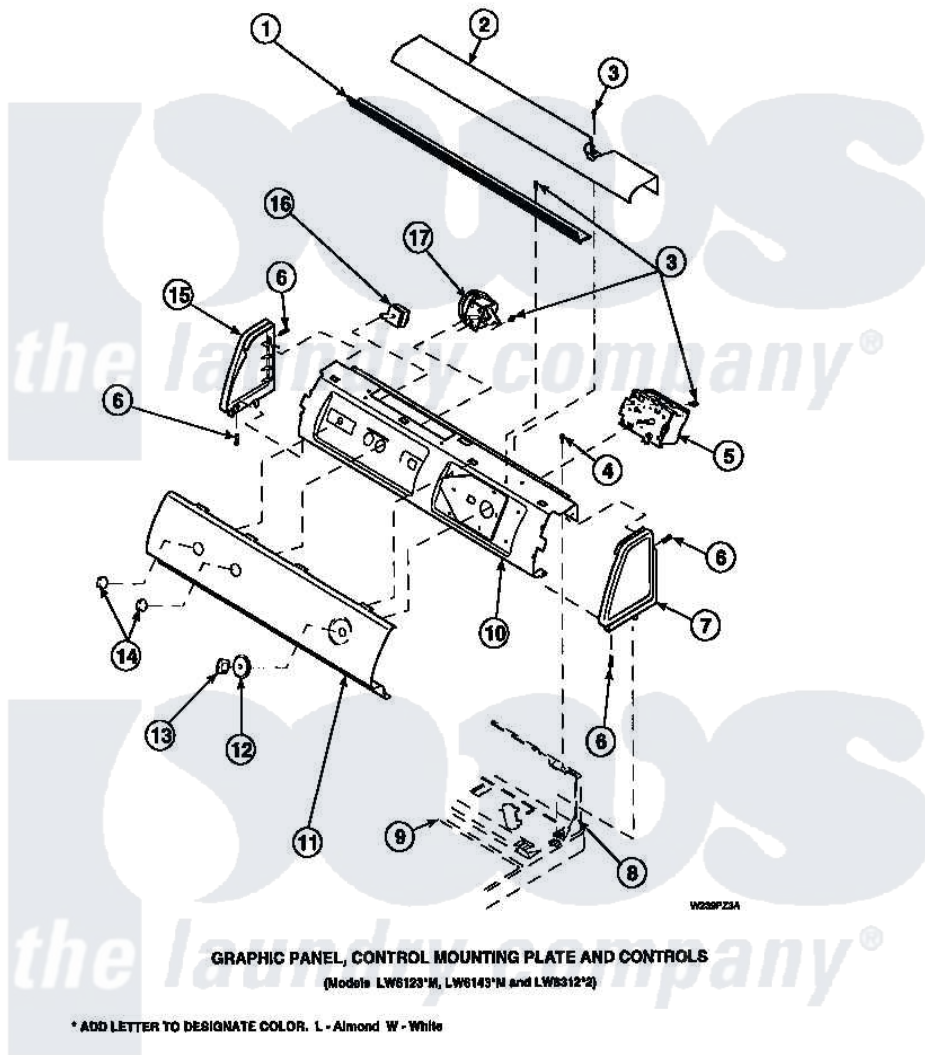

Amana LW6123WM (BOM: PLW6123WM A) 14 - GRAPHIC PANEL, CTRL MTG PLATE AND CTRLS

Amana Residential Amana LW6123WM (BOM: PLW6123WM A) Washer Parts Parts Diagram 14 - GRAPHIC PANEL, CTRL MTG PLATE AND CTRLS
Click on the part number to view part

Item	Original Part Number	Replaced By	Status	Part Description
1	Y34826		Not Available	DIFFUSER,LAMP-CLEAR
3	23962	W10116760		Screw
4	34904	489355		Screw, 8 X 1/2
6	501086	90767		Screw, 8A X 3/8 HeX Washer Head Tapping
8	34903		Not Available	PANEL, BACK HOOD (USE 37782)
9	34902P		Not Available	TOP
10	34821		Not Available	CONTROL MOUNTING PLATE
16	36335	40046601		Switch, Temperature Select
17	36045	40055101		Switch, Pressure