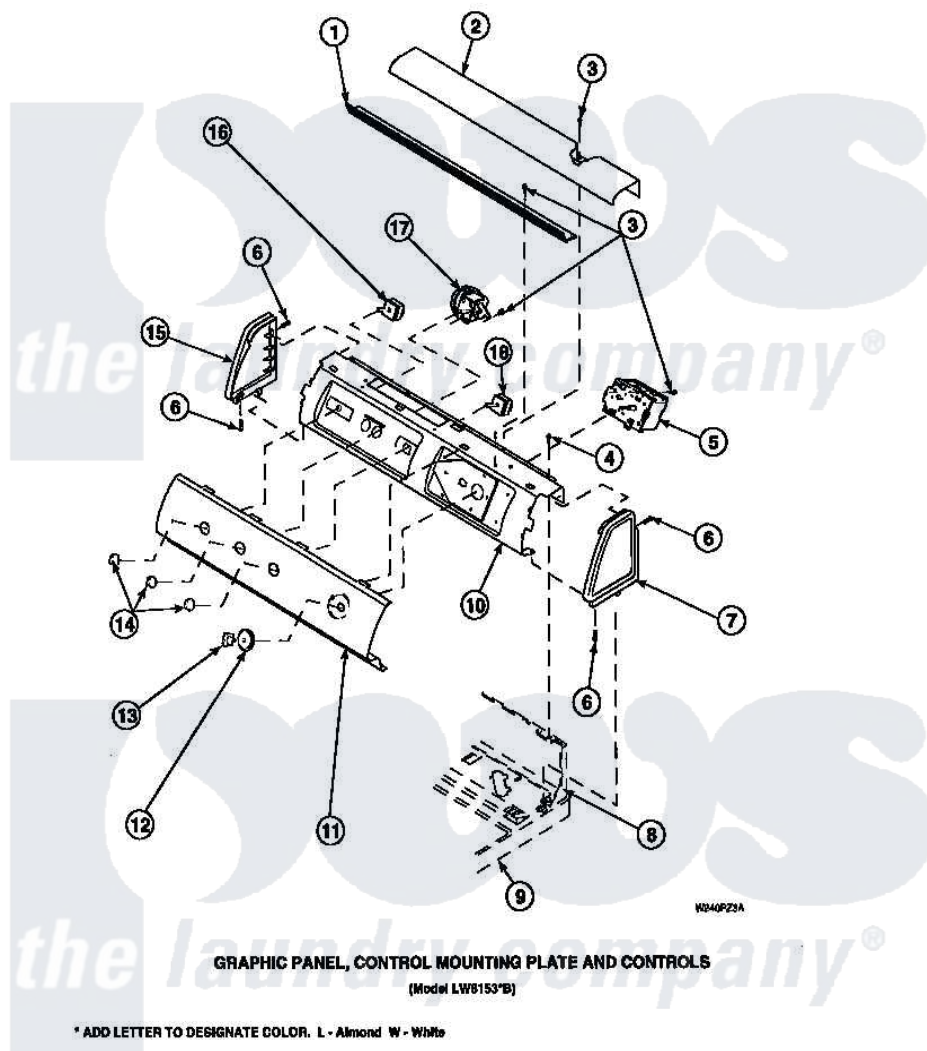

Amana LW6123WM (BOM: PLW6123WM A) 15 - GRAPHIC PANEL, CTRL  
MTG PLATE AND CTRLS

Amana Residential Amana LW6123WM (BOM: PLW6123WM A) Washer Parts Parts Diagram 15 - GRAPHIC PANEL,  
CTRL MTG PLATE AND CTRLS  
Click on the part number to view part

Item	Original Part Number	Replaced By	Status	Part Description
1	Y34826		Not Available	DIFFUSER,LAMP-CLEAR
2	34823		Not Available	COVER, TOP
3	23962	<a href="#">W10116760</a>		Screw
4	34904	<a href="#">489355</a>		Screw, 8 X 1/2
5	<a href="#">36607</a>			Timer, 4 Cycle
6	501086	<a href="#">90767</a>		Screw, 8A X 3/8 HeX Washer Head Tapping
7	34815		Not Available	PANEL, END R.H. (BLK)
8	34903		Not Available	PANEL, BACK HOOD (USE 37782)
9	34902P		Not Available	TOP
10	34821		Not Available	CONTROL MOUNTING PLATE
11	36804		Not Available	PANEL, GRAPHICS
12	<a href="#">34848</a>			Assembly, Timer Skirt
13	34844		Not Available	KNOB,TIMER

14	<a href="#">34847</a>		Assembly, Knob-Rotary
15	<a href="#">34816</a>		Panel, End
16	36335	<a href="#">40046601</a>	Switch, Temperature Select
17	36045	<a href="#">40055101</a>	Switch, Pressure
18	35118	<a href="#">40039501</a>	Switch, Speed