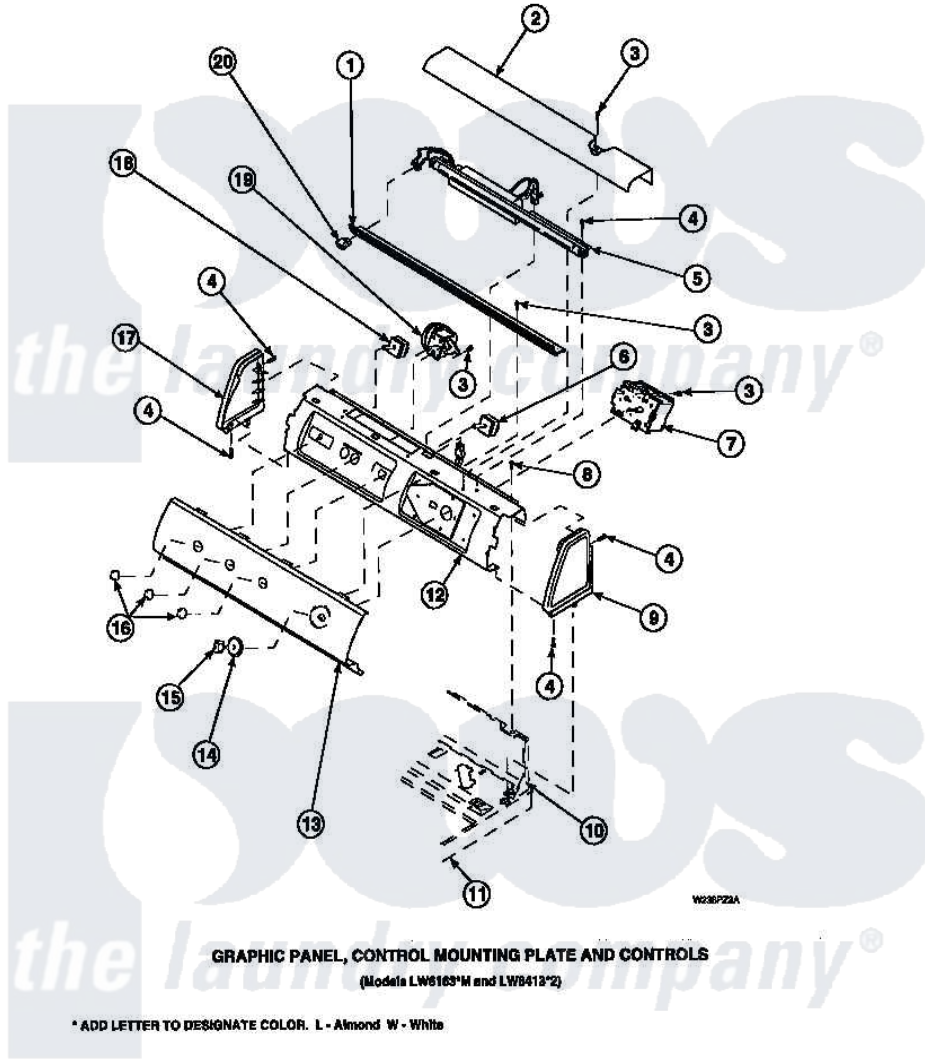

Amana LW6123WM (BOM: PLW6123WM A) 16 - GRAPHIC PANEL, CTRL MTG PLATE AND CTRLS

Amana Residential Amana LW6123WM (BOM: PLW6123WM A) Washer Parts Parts Diagram 16 - GRAPHIC PANEL, CTRL MTG PLATE AND CTRLS
Click on the part number to view part

Item	Original Part Number	Replaced By	Status	Part Description
3	23962	W10116760		Screw
4	501086	90767		Screw, 8A X 3/8 HeX Washer Head Tapping
6	35118	40039501		Switch, Speed
8	34904	489355		Screw, 8 X 1/2
10	34903		Not Available	PANEL, BACK HOOD (USE 37782)
11	34902P		Not Available	TOP
12	34821		Not Available	CONTROL MOUNTING PLATE
18	36335	40046601		Switch, Temperature Select
19	36045	40055101		Switch, Pressure