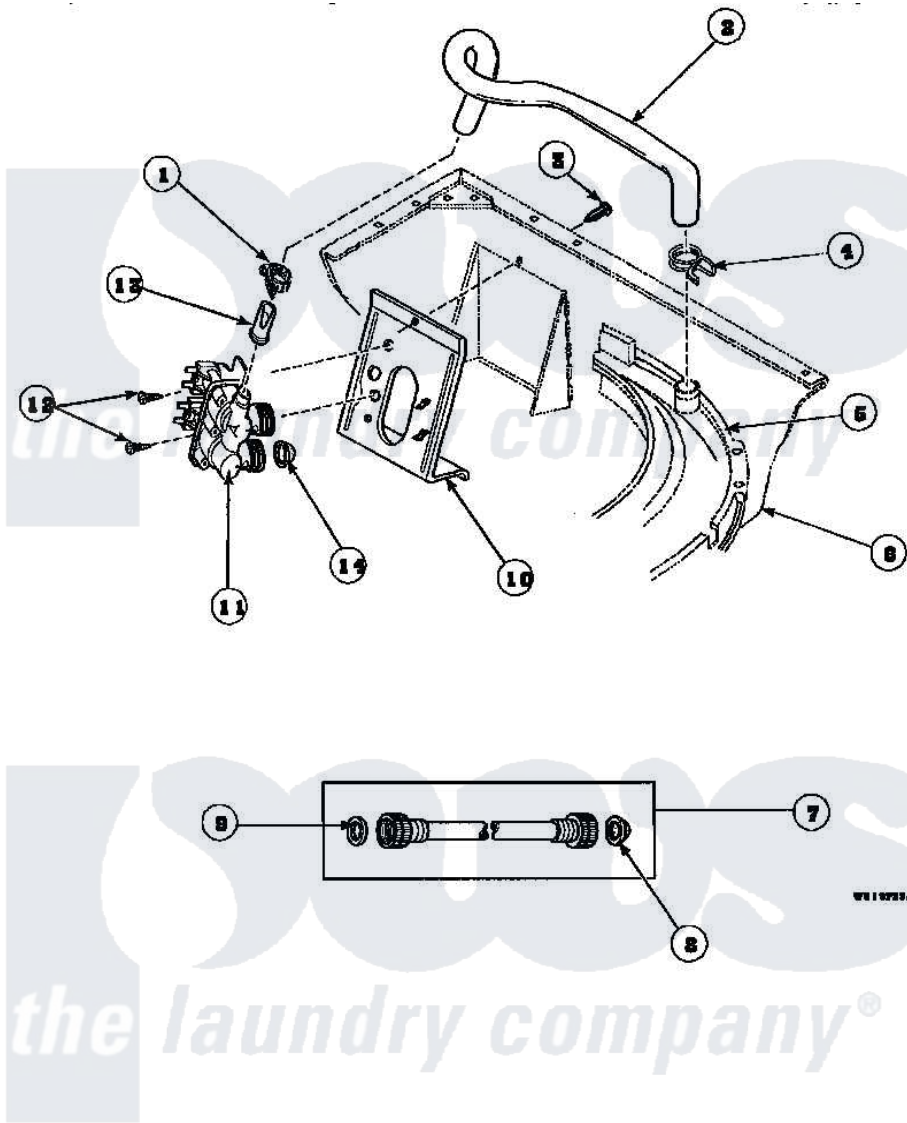

Amana LW6123WM (BOM: PLW6123WM A) 17 - INLET/FILL HOSE & MIXING VLV MTG BRKT

Amana Residential Amana LW6123WM (BOM: PLW6123WM A) Washer Parts Parts Diagram 17 - INLET/FILL HOSE & MIXING VLV MTG BRKT
 Click on the part number to view part

Item	Original Part Number	Replaced By	Status	Part Description
1	36801	596669		Clamp, Manifold
2	35874	38155		Hose, Mix Valve To TU
3	33562	27001200		Screw
4	29210			Hose Clamp
5	36025P			Assembly, Tub Coverand Gasket
6	34475P		Not Available	CABINET
7	20618	21001467		Hose- 10'
"	20617		Not Available	HOSE, INLET (8 FT)
"	28330P	202860		Inlet Hose Assembly
8	28605	22002960		Strainer, Washer Inlet
9	20290	Y013783		Washer, Inlet Hose
10	34972	39407		Bracket, Valve
11	34963	34963P		Valve Mixing Package
12	501086	00767		Screw, 8A X 3/8 HeX Washer