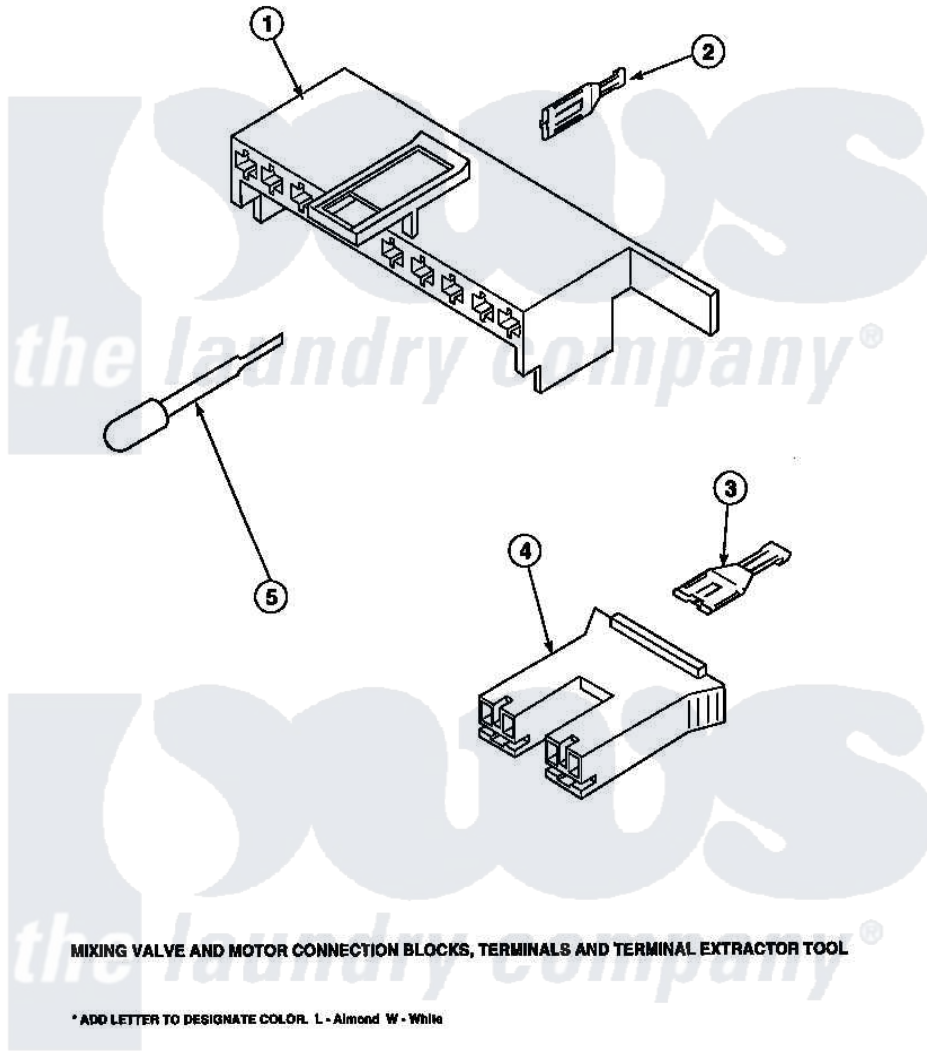

**Amana LW6123WM (BOM: PLW6123WM A) 19 - MIXING VALVE & MOTOR
CONN BLOCKS, TERM**

Amana [Residential Amana LW6123WM \(BOM: PLW6123WM A\) Washer Parts](#) Parts Diagram 19 - MIXING VALVE & MOTOR CONN BLOCKS, TERM
[Click on the part number to view part](#)

Item	Original Part Number	Replaced By	Status	Part Description
1	34677			10 Circuit Plug
2	Y00188			Molex Terminal
3	Y00121		Not Available	SPADE TERMINAL(12 GAUGE) (1/4 INCH-(2) 18 GAUGE WIRES O
4	34676			Plug
"	34675		Not Available	PLUG
5	283P4			Terminal Extractor Tool
NI	34349		Not Available	HOOD HARNESS -
"	35347			Assembly, Wiring Harness
"	36484			Harness Hood
"	35352			Assembly, Wiring Harness-Hood
"	35350			Assembly, Wiring Harness-Hood
"	36059			Assembly, Wiring Harness-Hood