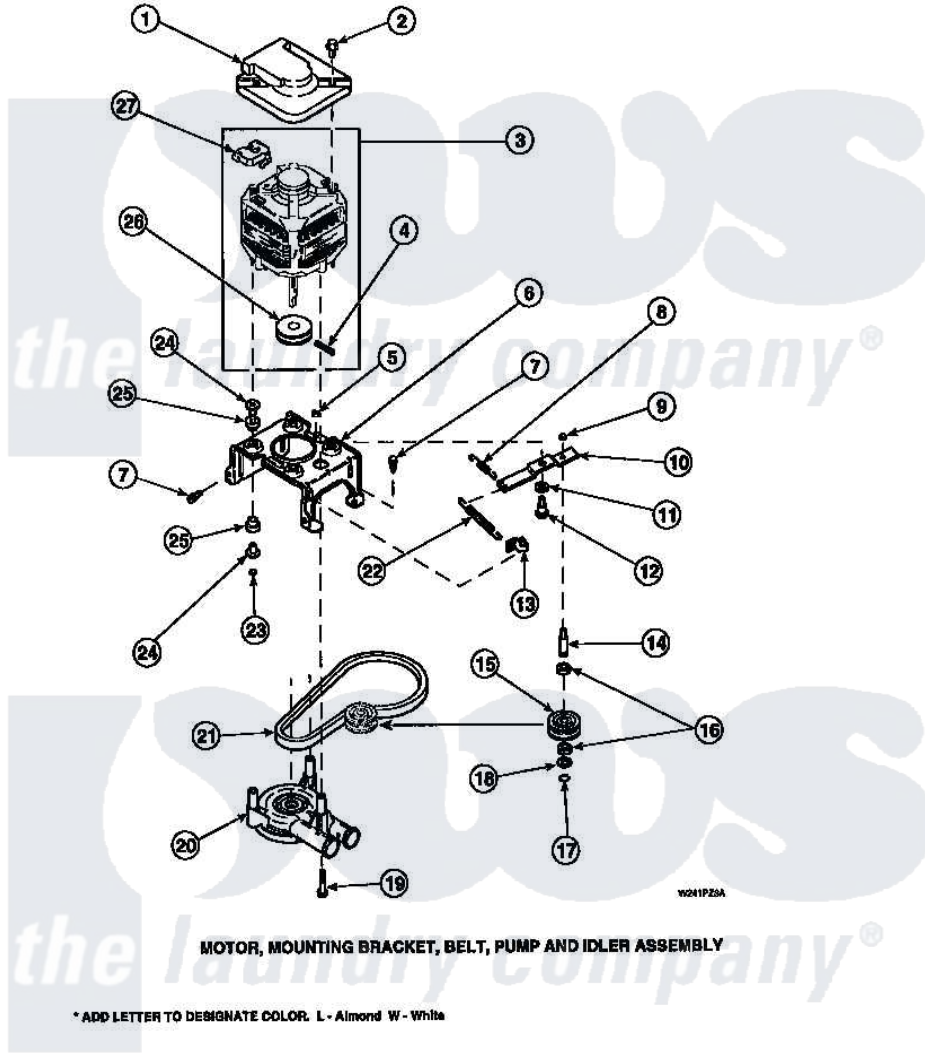

**Amana LW6123WM (BOM: PLW6123WM A) 20 - MOTOR, MTG BRKT, BELT, PUMP & IDLER ASSY**

Amana [Residential Amana LW6123WM \(BOM: PLW6123WM A\) Washer Parts](#) Parts Diagram 20 - MOTOR, MTG BRKT, BELT, PUMP & IDLER ASSY  
 Click on the part number to view part

Item	Original Part Number	Replaced By	Status	Part Description
1	34754	<a href="#">40112301</a>		Shield, Motor
2	36639	<a href="#">4312464</a>		Screw
3	34571P	<a href="#">27001215</a>		Motor W/Pulley
4	<a href="#">23750</a>			Pin, Roll
5	52566	<a href="#">27001225</a>		Nut, Jam Mid Lock 1/4-20
6	34890		Not Available	BRACKET, MOTOR MOUNT
"	<a href="#">37415P</a>			Kit, Motor Brkt
"	37415	<a href="#">37415P</a>		Kit, Motor Brkt
7	Y31645	<a href="#">27001200</a>		Screw
8	30620		Not Available	SPRING, IDLER LEVER HEL
9	28803	<a href="#">2221070</a>		Clamp, Nylon
10	31054	<a href="#">40041002</a>		Lever, Idler
"	37443	<a href="#">40041002</a>		Lever, Idler
11	81392	<a href="#">40054701</a>		Washer
12	27229	<a href="#">40038901</a>		Screw, 1/4-20

13	<a href="#">28849</a>		Clip, Spring
14	<a href="#">28802</a>		Shaft, Idler
15	28800	Not Available	WHEEL, IDLER
16	<a href="#">Y29443</a>		Washer, Felt
17	<a href="#">23748</a>		Ring, Retaining
18	<a href="#">52549</a>		Washer, 501 ID X3/4 Odx
19	Y34565	<a href="#">40063701</a>	Screw, 10-16 x 1.75
20	36863P	<a href="#">27001233</a>	Pump
21	<a href="#">28808</a>		Belt, Agitate And Spin
22	<a href="#">37366</a>		Spring, Idler
"	<a href="#">37606</a>		Spring, Idler Lever
23	35423	<a href="#">3400029</a>	Nut, Adapter Plate
24	<a href="#">34791</a>		Post, Mount-Motor
25	<a href="#">34788</a>		Mount, Motor
26	27171	Not Available	PULLEY, MOTOR
27	35632	Not Available	SWITCH, MOTOR