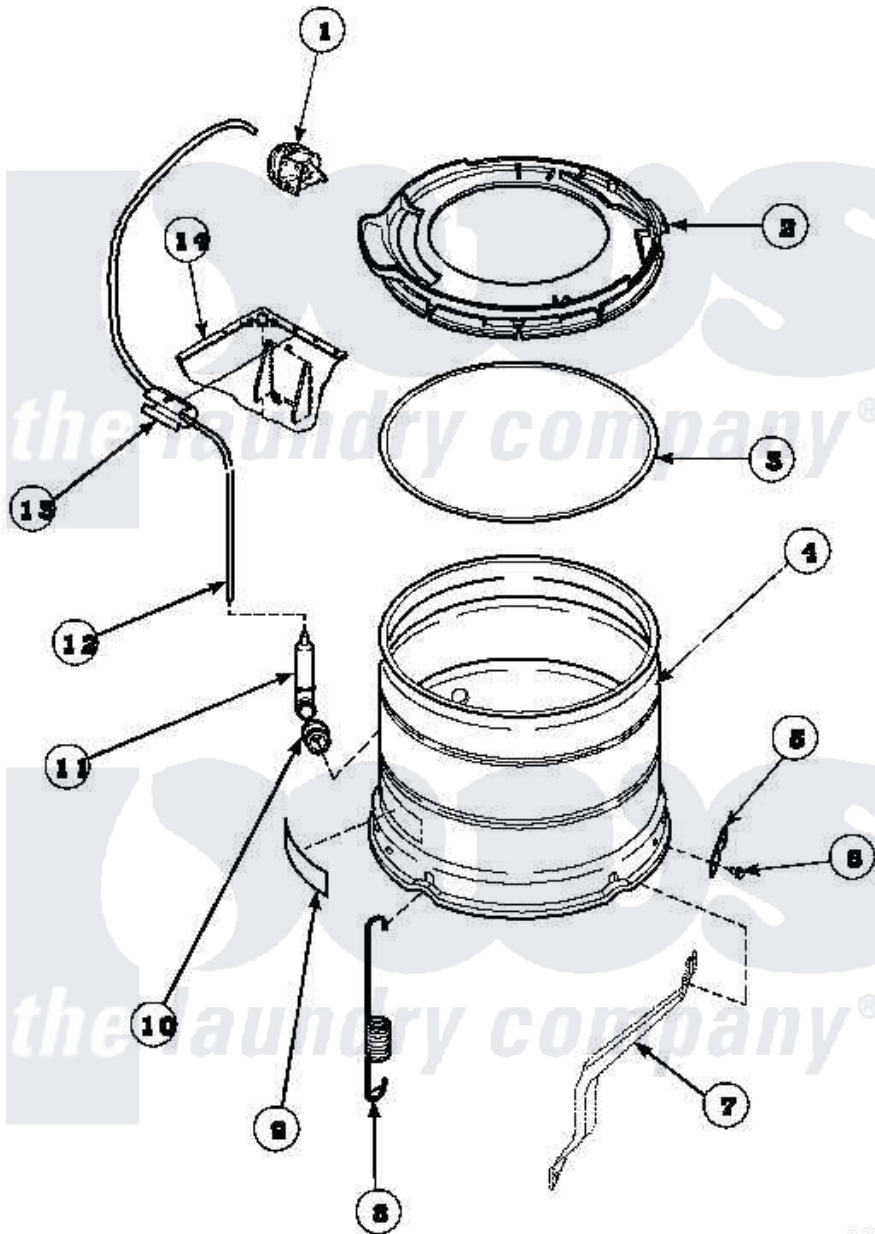

Amana LW6123WM (BOM: PLW6123WM A) 21 - OUTER TUB, COVER AND PRESSURE HOSE

Amana Residential Amana LW6123WM (BOM: PLW6123WM A) Washer Parts Parts Diagram 21 - OUTER TUB, COVER AND PRESSURE HOSE

Click on the part number to view part

Item	Original Part Number	Replaced By	Status	Part Description
1	36045	40055101		Switch, Pressure
2	36025P			Assembly, Tub Cover and Gasket
3	32857			Gasket, Tub Cover Small
4	34438P			Assembly, Outer Tub
5	27926			Plate, Leg .063
6	35369	40128701		Screw, 5/16-18 X .50
7	34471		Not Available	LEG,SUPPORT
8	35948			Spring, Leg-Large Tub
9	500049		Not Available	STICKER
10	29175	40037801		Grommet
11	30907	40008501		Assembly, Pressure Bulb
12	29213	39125		Tubing 31
13	36985		Not Available	CLIP, HOSE
14	34475P		Not Available	CABINET