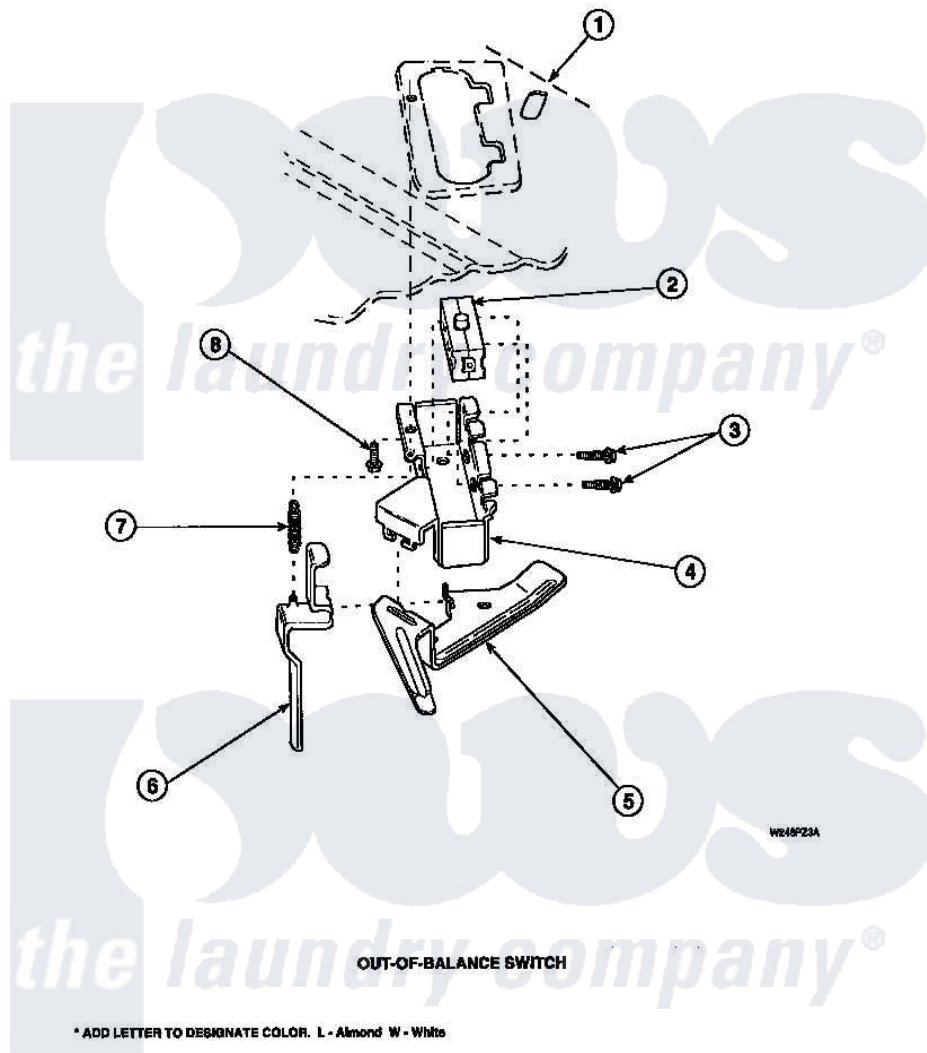

Amana LW6123WM (BOM: PLW6123WM A) 22 - OUT-OF-BALANCE SWITCH

Amana Residential Amana LW6123WM (BOM: PLW6123WM A) Washer Parts Parts Diagram 22 - OUT-OF-BALANCE SWITCH

[Click on the part number to view part](#)

Item	Original Part Number	Replaced By	Status	Part Description
1	34902P		Not Available	TOP
2	33445	27001095		Switch, Lid
3	36510			Screw
4	36497P			Kit, Switch Holder
5	33441			Arm, Actuator
6	33442			Lever, Unbalanced Load
7	33443			Spring
8	23962	W10116760		Screw